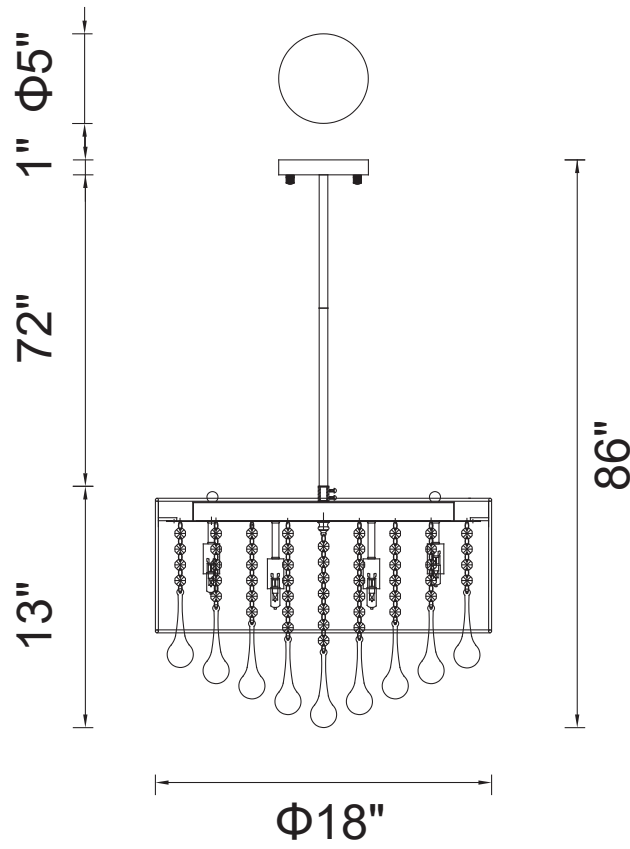

PROJECT: _____
 FIXTURE TYPE: _____
 LOCATION: _____
 CONTACT/PHONE: _____

Item	5006P18C-R(B)
Collection	WATER DROP
Finish	Chrome
Glass	-----
Crystal	Clear
Input	120V AC,60HZ,AC

Shade	Black
Length/Dia.	18"
Width/Ext.	-----
Height	13"
Maximum	86"
Lumens	-----

Light Source	G9
Bulb Info.	6×40W
Included	-----
Dimmable	Yes
Color	-----
Weight	-----