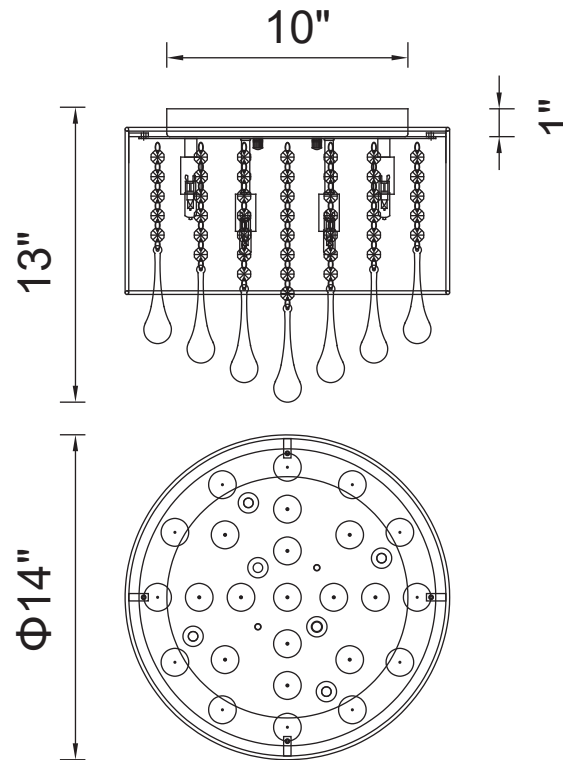

PROJECT: \_\_\_\_\_

FIXTURE TYPE: \_\_\_\_\_

LOCATION: \_\_\_\_\_

CONTACT/PHONE: \_\_\_\_\_

Item	5006C14C-R
Collection	WATER DROP
Finish	Chrome
Glass	-----
Crystal	Clear
Input	120V AC,60HZ,AC

Shade	Black
Length/Dia.	14"
Width/Ext.	-----
Height	13"
Maximum	-----
Lumens	-----

Light Source	G9
Bulb Info.	6×40W
Included	-----
Dimmable	Yes
Color	-----
Weight	