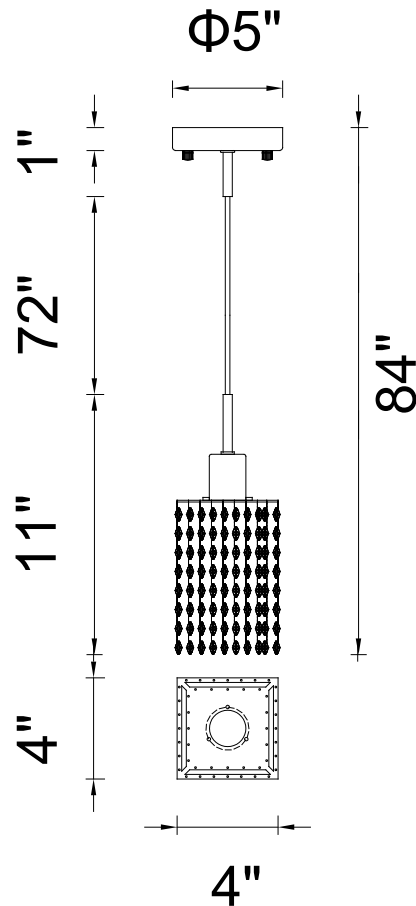

CWI LIGHTING

BRIGHTER LIVING. SIMPLIFIED.

PROJECT: _____

FIXTURE TYPE: _____

LOCATION: _____

CONTACT/PHONE: _____

Item	4281P-R-S
Collection	GLITZ
Finish	Chrome
Glass	-----
Crystal	Clear
Input	120V AC,60HZ,AC

Shade	-----
Length/Dia.	4"
Width/Ext.	4"
Height	11"
Maximum	84"
Lumens	-----

Light Source	GU10
Bulb Info.	1×35W
Included	-----
Dimmable	No
Color	-----
Weight	