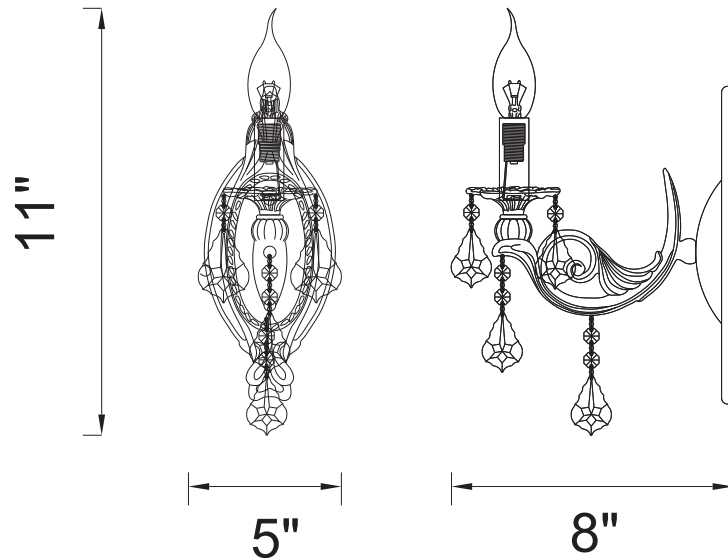

PROJECT: _____

FIXTURE TYPE: _____

LOCATION: _____

CONTACT/PHONE: _____

Item	2050W5AB-1
Collection	BRASS
Finish	Antique Brass
Glass	-----
Crystal	Clear
Input	120V AC,60HZ,AC

Shade	-----
Length/Dia.	5"
Width/Ext.	8"
Height	11"
Maximum	-----
Lumens	-----

Light Source	E12
Bulb Info.	1×60W
Included	-----
Dimmable	Yes
Color	-----
Weight	