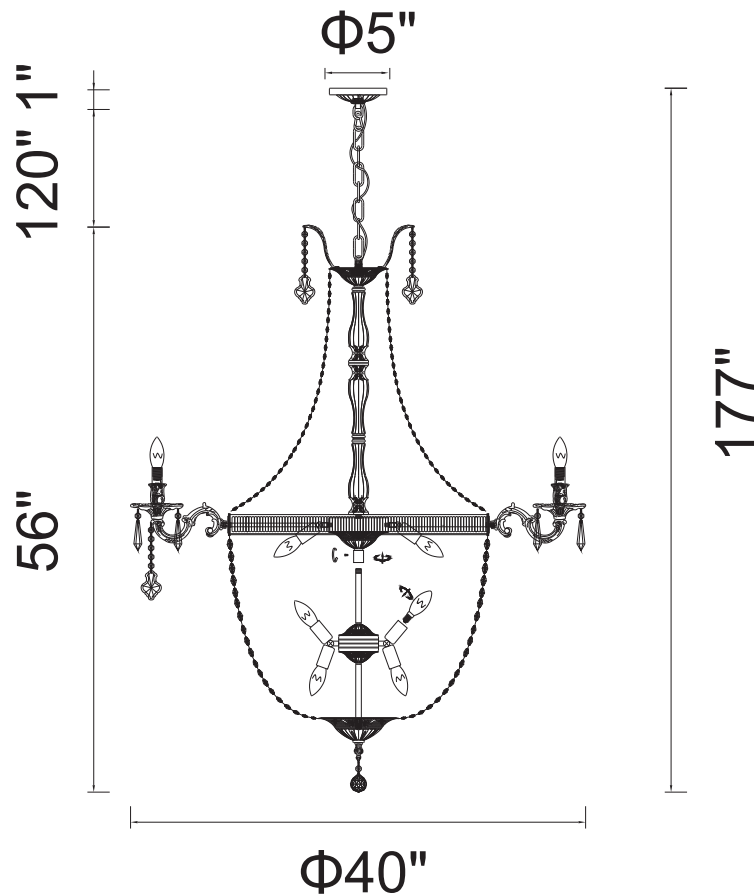

PROJECT: _____

FIXTURE TYPE: _____

LOCATION: _____

CONTACT/PHONE: _____

Item	2048P40AB-24
Collection	BRASS
Finish	Antique Brass
Glass	-----
Crystal	Clear
Input	120V AC,60HZ,AC

Shade	-----
Length/Dia.	40"
Width/Ext.	-----
Height	56"
Maximum	177"
Lumens	-----

Light Source	E12
Bulb Info.	24×60W
Included	-----
Dimmable	Yes
Color	-----
Weight	