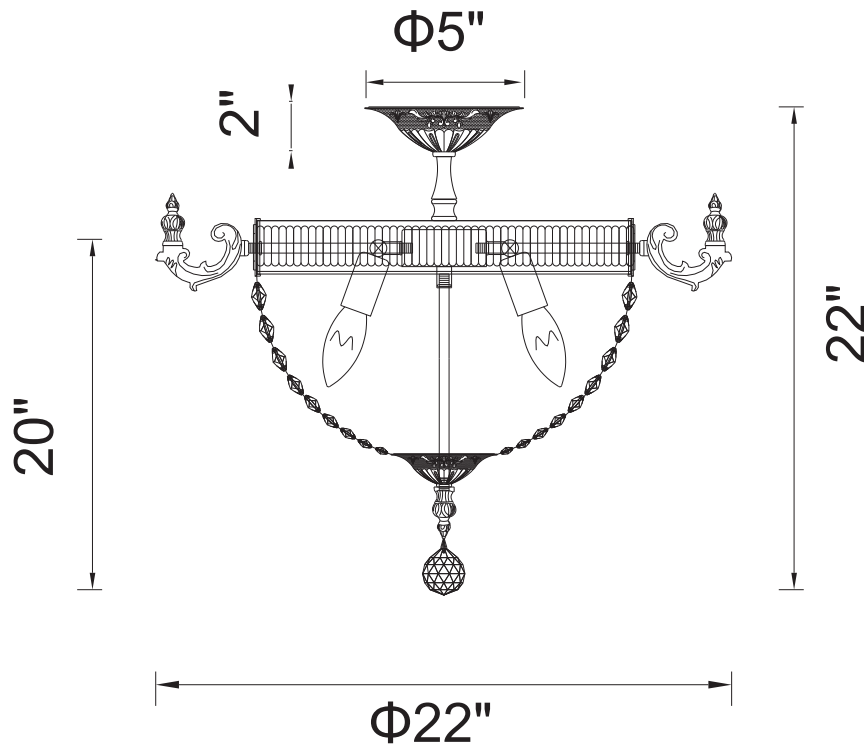

PROJECT: _____

FIXTURE TYPE: _____

LOCATION: _____

CONTACT/PHONE: _____

Item	2048C22AB
Collection	BRASS
Finish	Antique Brass
Glass	-----
Crystal	Clear
Input	120V AC,60HZ,AC

Shade	-----
Length/Dia.	22"
Width/Ext.	-----
Height	22"
Maximum	-----
Lumens	-----

Light Source	E12
Bulb Info.	6×60W
Included	-----
Dimmable	Yes
Color	-----
Weight	