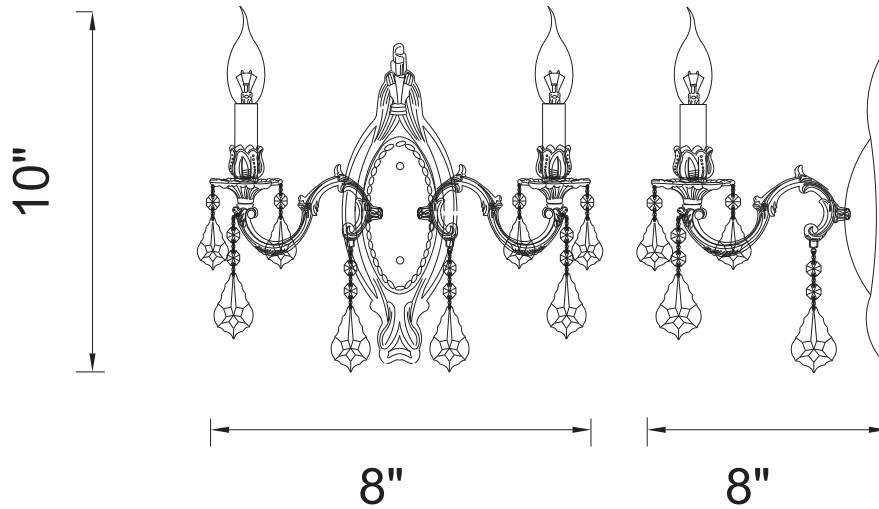

PROJECT: _____

FIXTURE TYPE: _____

LOCATION: _____

CONTACT/PHONE: _____

Item	2039W8GB-2
Collection	BRASS
Finish	French Gold
Glass	-----
Crystal	Clear
Input	120V AC,60HZ,AC

Shade	-----
Length/Dia.	8"
Width/Ext.	8"
Height	10"
Maximum	-----
Lumens	-----

Light Source	E12
Bulb Info.	2×60W
Included	-----
Dimmable	Yes
Color	-----
Weight	