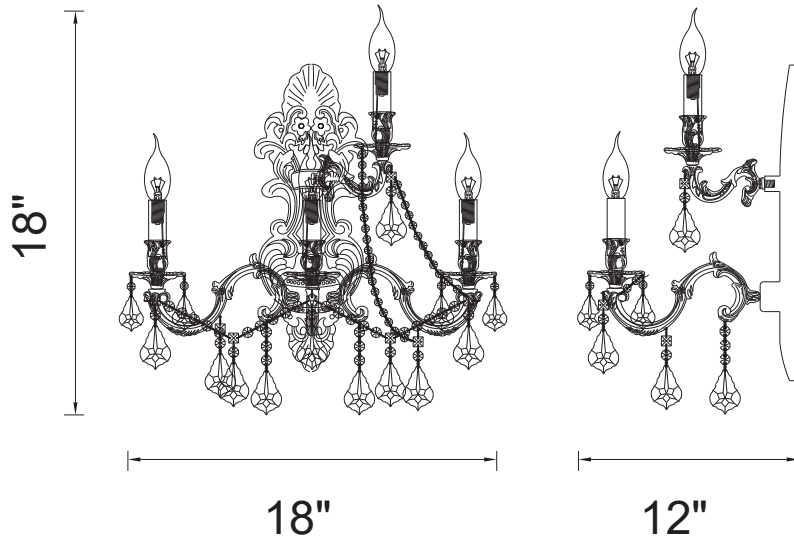

PROJECT: _____

FIXTURE TYPE: _____

LOCATION: _____

CONTACT/PHONE: _____

Item	2039W18GB-4
Collection	BRASS
Finish	French Gold
Glass	-----
Crystal	Clear
Input	120V AC,60HZ,AC

Shade	-----
Length/Dia.	18"
Width/Ext.	12"
Height	18"
Maximum	-----
Lumens	-----

Light Source	E12
Bulb Info.	4x60W
Included	-----
Dimmable	Yes
Color	-----
Weight	