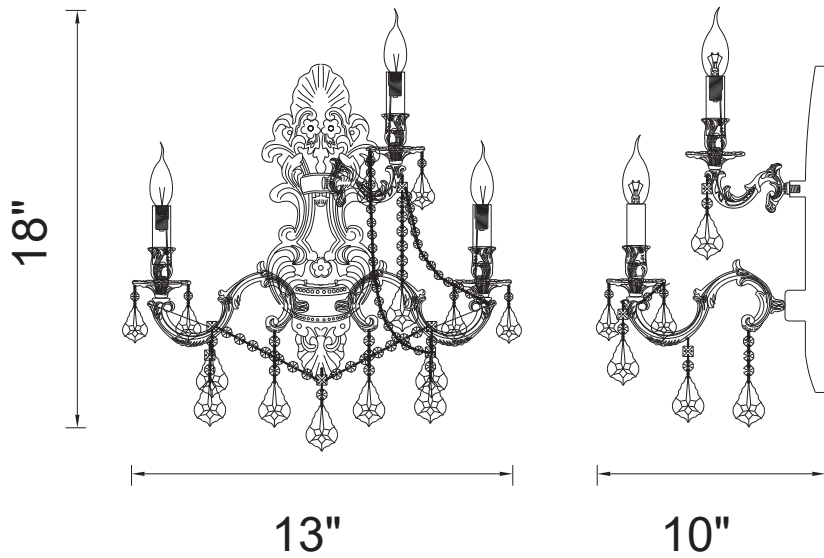

PROJECT: _____

FIXTURE TYPE: _____

LOCATION: _____

CONTACT/PHONE: _____

Item	2039W13GB-3
Collection	BRASS
Finish	French Gold
Glass	-----
Crystal	Clear
Input	120V AC,60HZ,AC

Shade	-----
Length/Dia.	13"
Width/Ext.	10"
Height	18"
Maximum	-----
Lumens	-----

Light Source	E12
Bulb Info.	3×60W
Included	-----
Dimmable	Yes
Color	-----
Weight	