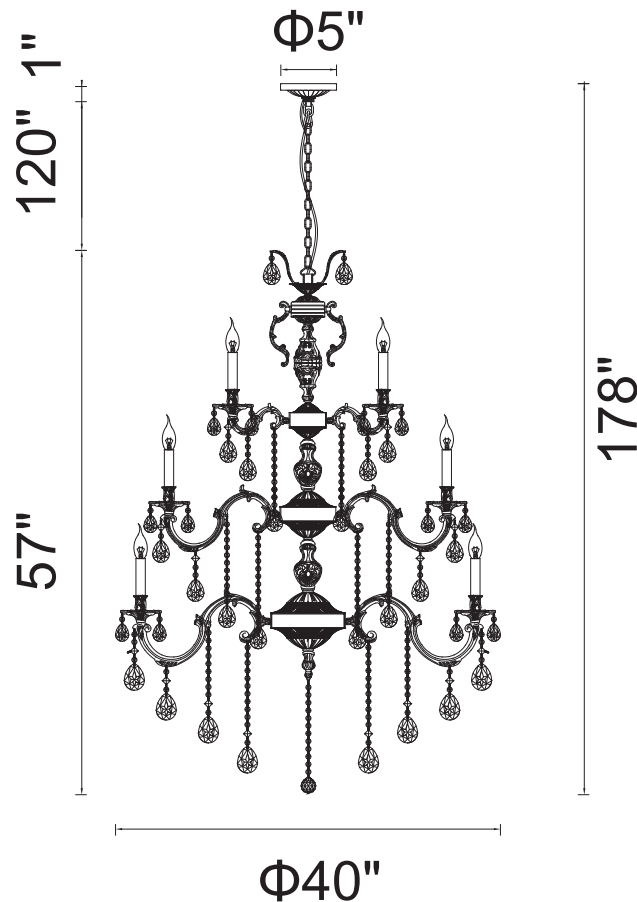

PROJECT: \_\_\_\_\_

FIXTURE TYPE: \_\_\_\_\_

LOCATION: \_\_\_\_\_

CONTACT/PHONE: \_\_\_\_\_

Item	2039P40GB-24
Collection	BRASS
Finish	French Gold
Glass	-----
Crystal	Clear
Input	120V AC,60HZ,AC

Shade	-----
Length/Dia.	40"
Width/Ext.	-----
Height	57"
Maximum	178"
Lumens	-----

Light Source	E12
Bulb Info.	24×60W
Included	-----
Dimmable	Yes
Color	-----
Weight	