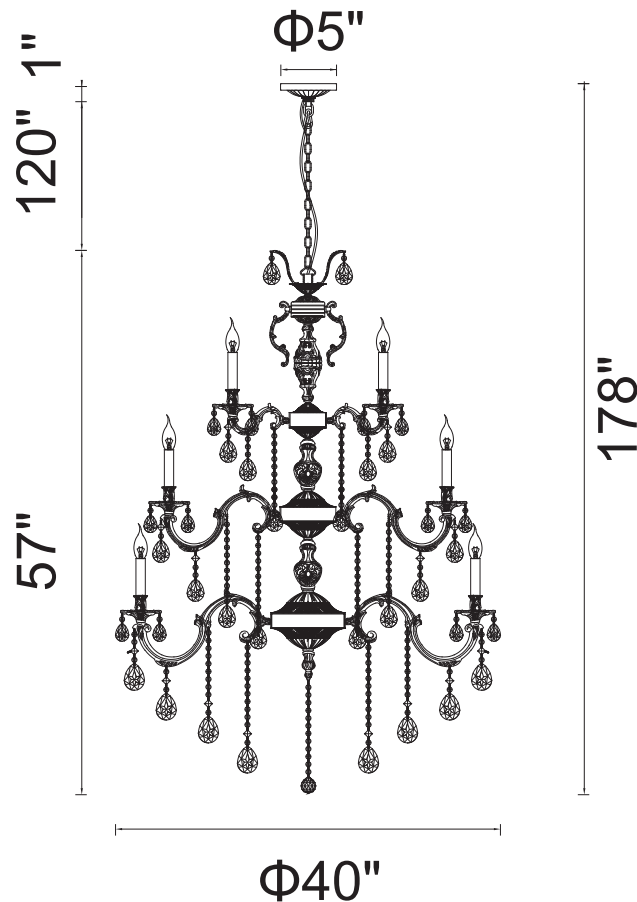

PROJECT: _____

FIXTURE TYPE: _____

LOCATION: _____

CONTACT/PHONE: _____

Item	2039P40AB-24
Collection	BRASS
Finish	Antique Brass
Glass	-----
Crystal	Clear
Input	120V AC,60HZ,AC

Shade	-----
Length/Dia.	40"
Width/Ext.	-----
Height	57"
Maximum	178"
Lumens	-----

Light Source	E12
Bulb Info.	24x60W
Included	-----
Dimmable	Yes
Color	-----
Weight	