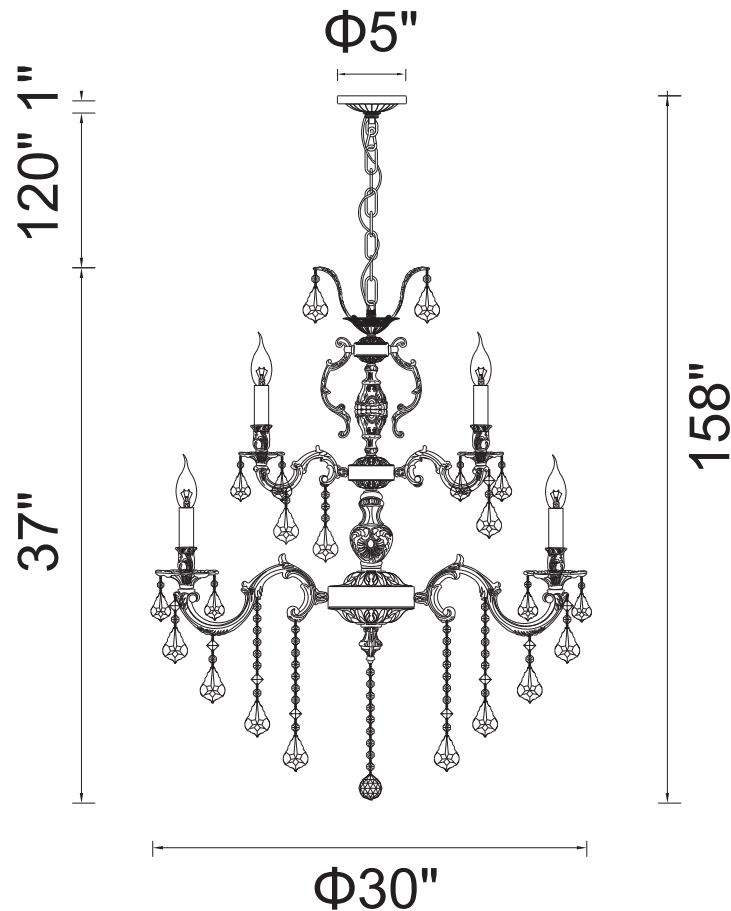

PROJECT: _____

FIXTURE TYPE: _____

LOCATION: _____

CONTACT/PHONE: _____

Item	2039P30GB-16
Collection	BRASS
Finish	French Gold
Glass	-----
Crystal	Clear
Input	120V AC,60HZ,AC

Shade	-----
Length/Dia.	30"
Width/Ext.	-----
Height	37"
Maximum	158"
Lumens	-----

Light Source	E12
Bulb Info.	16×60W
Included	-----
Dimmable	Yes
Color	-----
Weight	