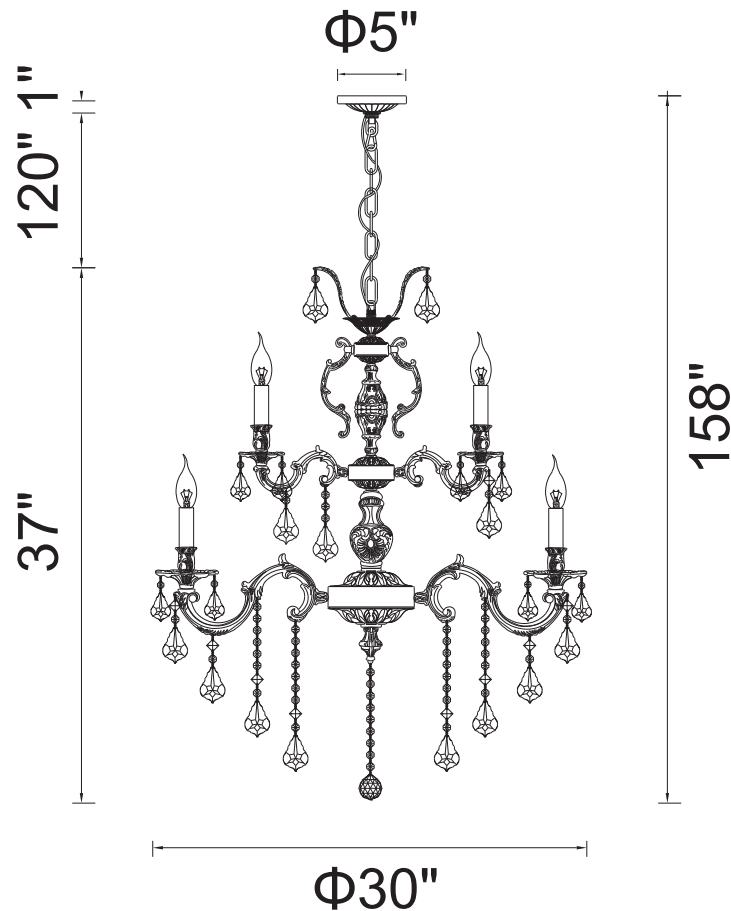

PROJECT: _____

FIXTURE TYPE: _____

LOCATION: _____

CONTACT/PHONE: _____

Item	2039P30AB-16
Collection	BRASS
Finish	Antique Brass
Glass	-----
Crystal	Clear
Input	120V AC,60HZ,AC

Shade	-----
Length/Dia.	30"
Width/Ext.	-----
Height	37"
Maximum	158"
Lumens	-----

Light Source	E12
Bulb Info.	16×60W
Included	-----
Dimmable	Yes
Color	-----
Weight	