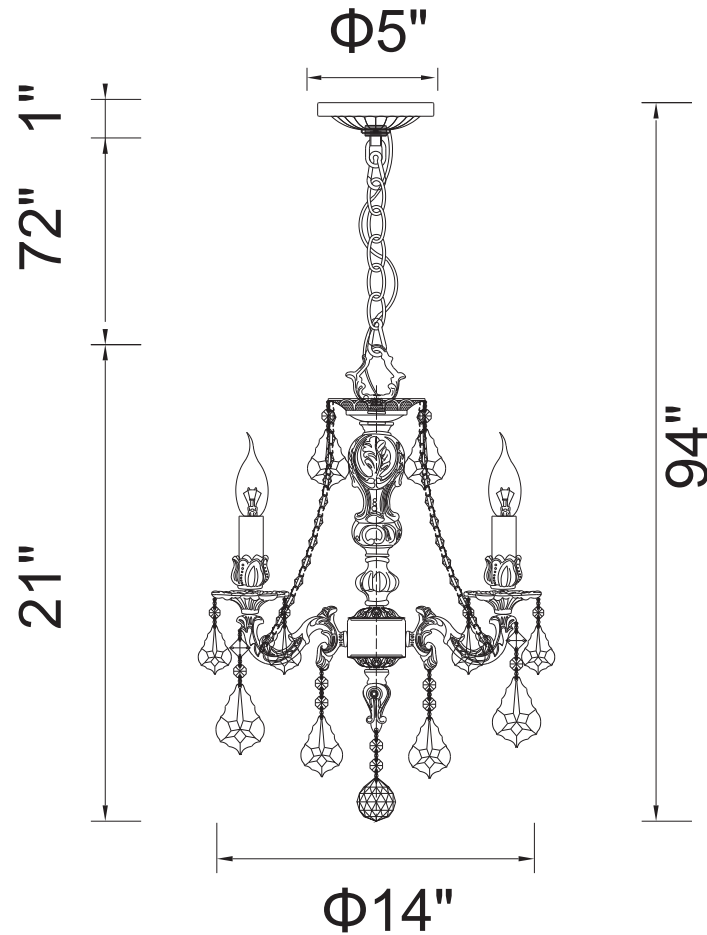

PROJECT: _____

FIXTURE TYPE: _____

LOCATION: _____

CONTACT/PHONE: _____

Item	2037P14AB-4
Collection	BRASS
Finish	Antique Brass
Glass	-----
Crystal	Clear
Input	120V AC,60HZ,AC

Shade	-----
Length/Dia.	14"
Width/Ext.	-----
Height	21"
Maximum	94"
Lumens	-----

Light Source	E12
Bulb Info.	4×60W
Included	-----
Dimmable	Yes
Color	-----
Weight	