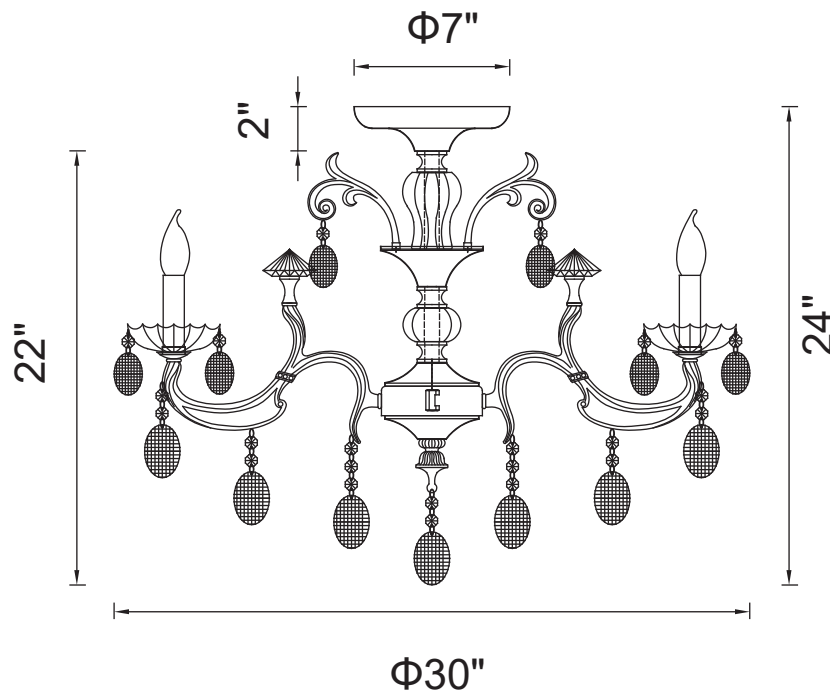

PROJECT: \_\_\_\_\_

FIXTURE TYPE: \_\_\_\_\_

LOCATION: \_\_\_\_\_

CONTACT/PHONE: \_\_\_\_\_

Item	2026C30C-8
Collection	FLAWLESS
Finish	Chrome
Glass	-----
Crystal	Clear
Input	120V AC,60HZ,AC

Shade	-----
Length/Dia.	30"
Width/Ext.	-----
Height	22"
Maximum	24"
Lumens	-----

Light Source	E12
Bulb Info.	8×60W
Included	-----
Dimmable	Yes
Color	-----
Weight	