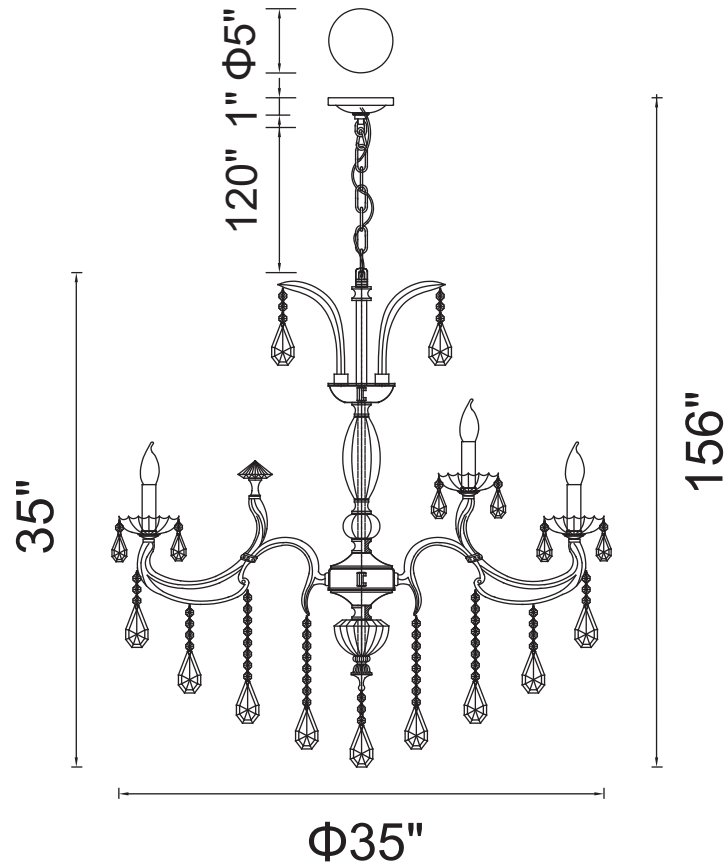

PROJECT: _____

FIXTURE TYPE: _____

LOCATION: _____

CONTACT/PHONE: _____

Item	2024P35C-15
Collection	GLORIOUS
Finish	Chrome
Glass	-----
Crystal	Clear
Input	120V AC,60HZ,AC

Shade	-----
Length/Dia.	35"
Width/Ext.	-----
Height	35"
Maximum	156"
Lumens	-----

Light Source	E12
Bulb Info.	15×60W
Included	-----
Dimmable	Yes
Color	-----
Weight	