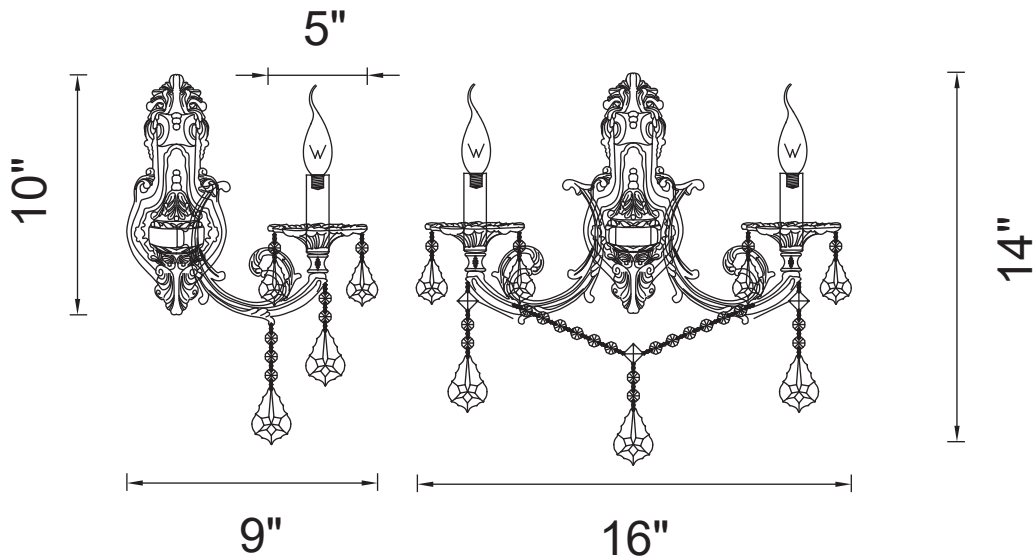

PROJECT: \_\_\_\_\_

FIXTURE TYPE: \_\_\_\_\_

LOCATION: \_\_\_\_\_

CONTACT/PHONE: \_\_\_\_\_

Item	2022W16AB-2
Collection	BRASS
Finish	Antique Brass
Glass	-----
Crystal	Clear
Input	120V AC,60HZ,AC

Shade	-----
Length/Dia.	16"
Width/Ext.	9"
Height	14"
Maximum	-----
Lumens	-----

Light Source	E12
Bulb Info.	2×60W
Included	-----
Dimmable	Yes
Color	-----
Weight	