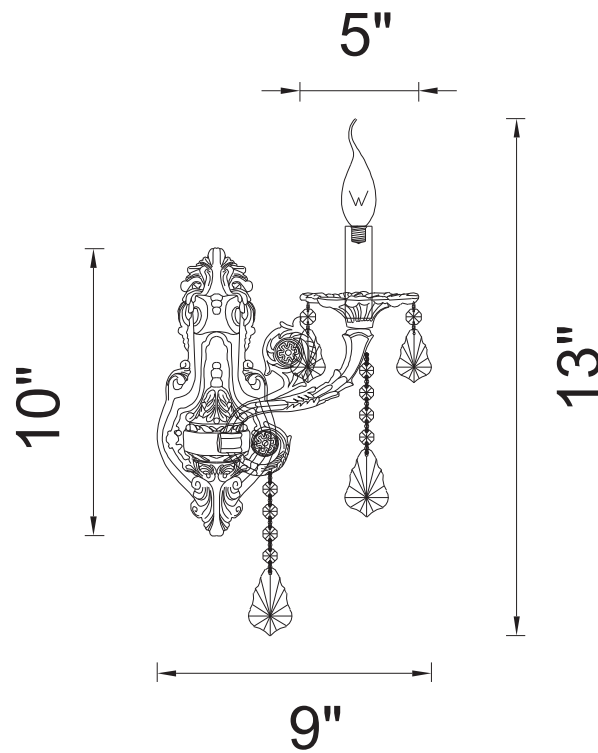

PROJECT: \_\_\_\_\_

FIXTURE TYPE: \_\_\_\_\_

LOCATION: \_\_\_\_\_

CONTACT/PHONE: \_\_\_\_\_

Item	2021W9AB-1
Collection	BRASS
Finish	Antique Brass
Glass	-----
Crystal	Clear
Input	120V AC,60HZ,AC

Shade	-----
Length/Dia.	9"
Width/Ext.	5"
Height	13"
Maximum	-----
Lumens	-----

Light Source	E12
Bulb Info.	1×60W
Included	-----
Dimmable	Yes
Color	-----
Weight	