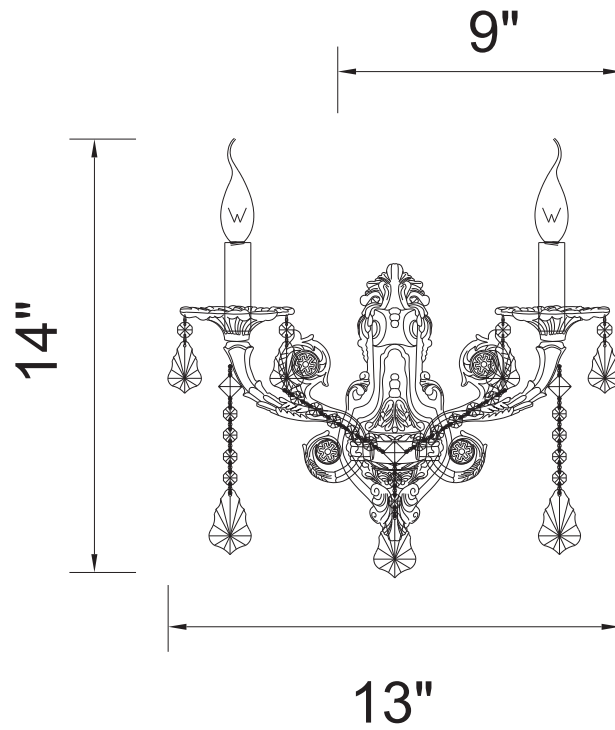

PROJECT: _____

FIXTURE TYPE: _____

LOCATION: _____

CONTACT/PHONE: _____

Item	2021W13AB-2
Collection	BRASS
Finish	Antique Brass
Glass	-----
Crystal	Clear
Input	120V AC,60HZ,AC

Shade	-----
Length/Dia.	13"
Width/Ext.	9"
Height	14"
Maximum	-----
Lumens	-----

Light Source	E12
Bulb Info.	2×60W
Included	-----
Dimmable	Yes
Color	-----
Weight	