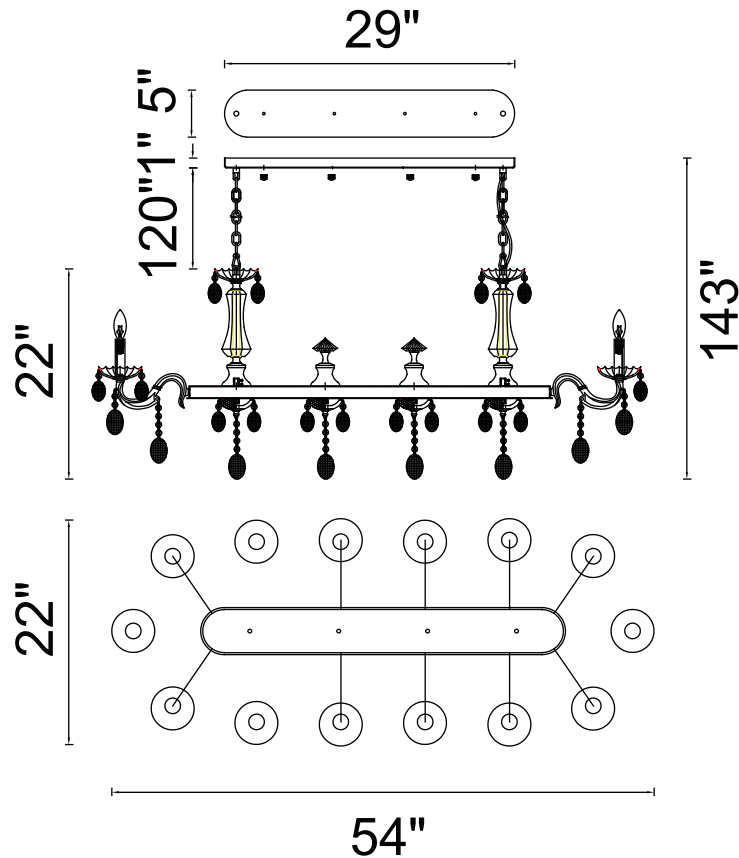

PROJECT: \_\_\_\_\_

FIXTURE TYPE: \_\_\_\_\_

LOCATION: \_\_\_\_\_

CONTACT/PHONE: \_\_\_\_\_

Item	2016P54C-14
Collection	FLAWLESS
Finish	Chrome
Glass	-----
Crystal	Clear
Input	120V AC,60HZ,AC

Shade	-----
Length/Dia.	54"
Width/Ext.	22"
Height	22"
Maximum	143"
Lumens	-----

Light Source	E12
Bulb Info.	14×60W
Included	-----
Dimmable	Yes
Color	-----
Weight	