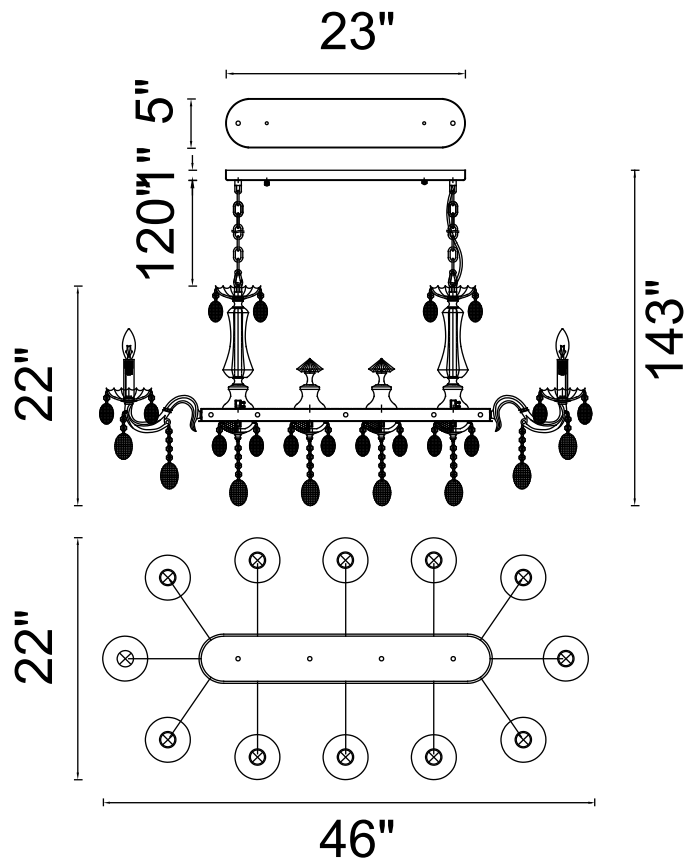

PROJECT: \_\_\_\_\_

FIXTURE TYPE: \_\_\_\_\_

LOCATION: \_\_\_\_\_

CONTACT/PHONE: \_\_\_\_\_

Item	2016P46C-12
Collection	FLAWLESS
Finish	Chrome
Glass	-----
Crystal	Clear
Input	120V AC,60HZ,AC

Shade	-----
Length/Dia.	46"
Width/Ext.	22"
Height	22"
Maximum	143"
Lumens	-----

Light Source	E12
Bulb Info.	12x60W
Included	-----
Dimmable	Yes
Color	-----
Weight	