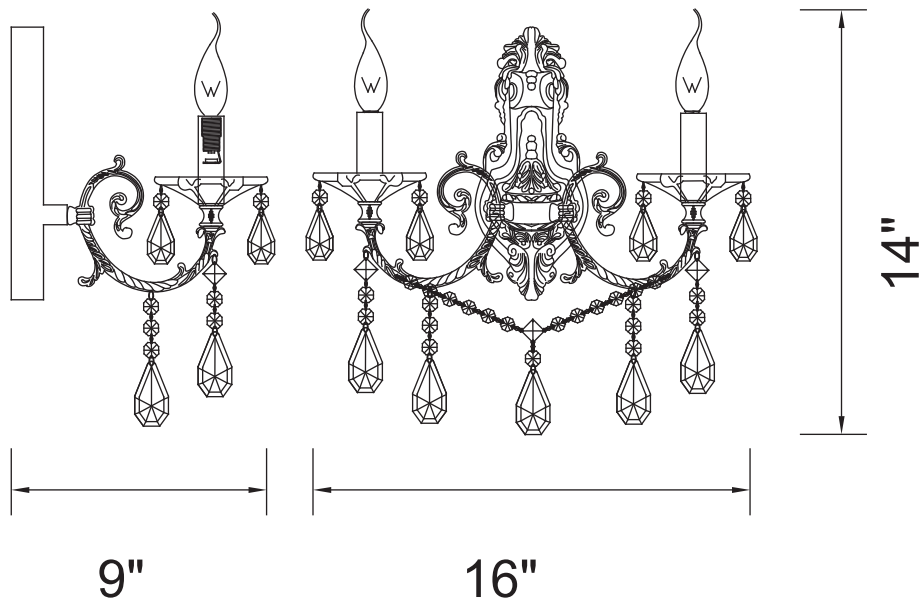

PROJECT: _____

FIXTURE TYPE: _____

LOCATION: _____

CONTACT/PHONE: _____

Item	2015W16AB-2
Collection	BRASS
Finish	Antique Brass
Glass	-----
Crystal	Clear
Input	120V AC,60HZ,AC

Shade	-----
Length/Dia.	16"
Width/Ext.	9"
Height	14"
Maximum	-----
Lumens	-----

Light Source	E12
Bulb Info.	2×60W
Included	-----
Dimmable	Yes
Color	-----
Weight	