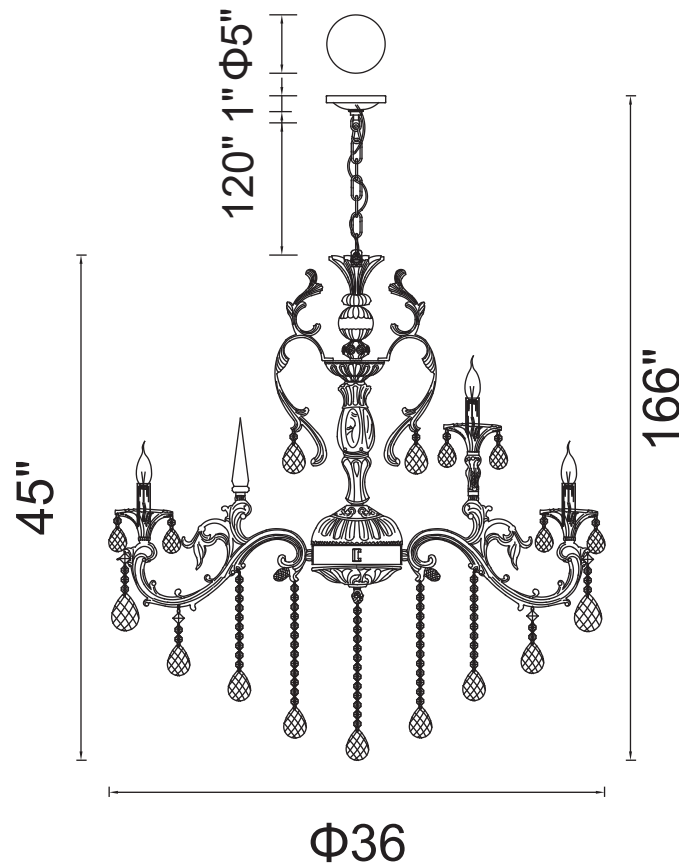

PROJECT: _____

FIXTURE TYPE: _____

LOCATION: _____

CONTACT/PHONE: _____

Item	2013P36AB-12
Collection	BRASS
Finish	Chrome
Glass	-----
Crystal	Clear
Input	120V AC,60HZ,AC

Shade	-----
Length/Dia.	36"
Width/Ext.	-----
Height	45"
Maximum	166"
Lumens	-----

Light Source	E12
Bulb Info.	12×60W
Included	-----
Dimmable	Yes
Color	-----
Weight	