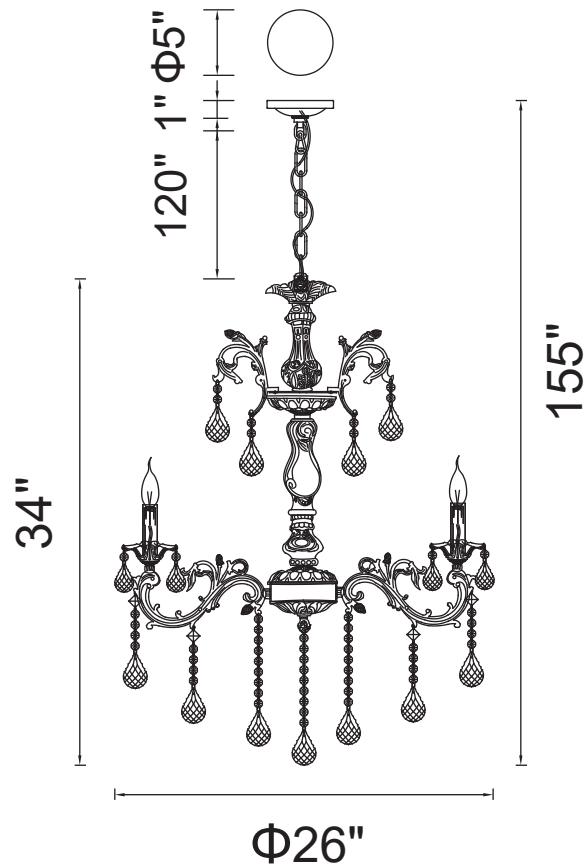

PROJECT: _____

FIXTURE TYPE: _____

LOCATION: _____

CONTACT/PHONE: _____

Item	2013P26AB-6
Collection	BRASS
Finish	Chrome
Glass	-----
Crystal	Clear
Input	120V AC,60HZ,AC

Shade	-----
Length/Dia.	26"
Width/Ext.	-----
Height	34"
Maximum	155"
Lumens	-----

Light Source	E12
Bulb Info.	6×60W
Included	-----
Dimmable	Yes
Color	-----
Weight	