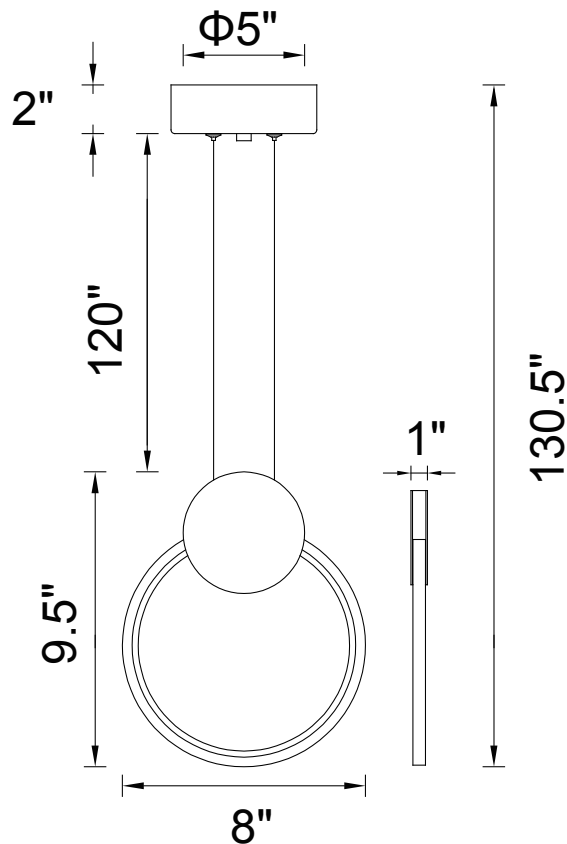

PROJECT: _____

FIXTURE TYPE: _____

LOCATION: _____

CONTACT/PHONE: _____

Item	1297P8-1-101
Collection	
Finish	Black
Glass	-----
Acrylic	White
Input	120V AC,60HZ,AC

Shade	-----
Length/Dia.	8"
Width/Ext.	1"
Height	9.5"
Maximum	130.5"
Lumens	312

Light Source	LED
Bulb Info.	6W
Included	-----
Dimmable	Yes
Color	3000K
Weight	