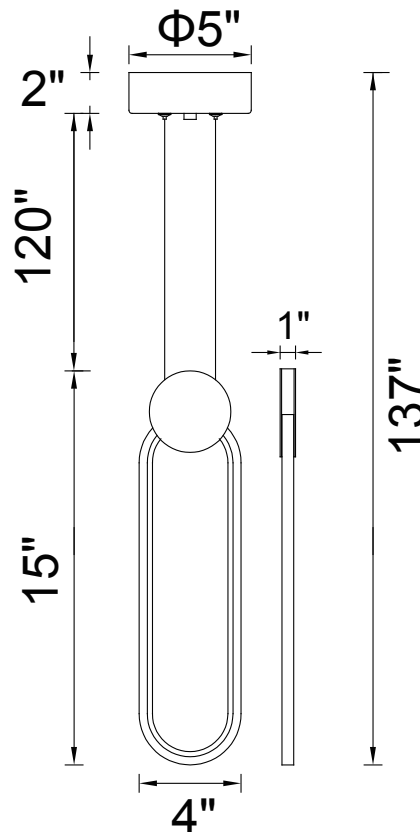

PROJECT: \_\_\_\_\_

FIXTURE TYPE: \_\_\_\_\_

LOCATION: \_\_\_\_\_

CONTACT/PHONE: \_\_\_\_\_

Item	1297P4-1-101
Collection	
Finish	Black
Glass	-----
Acrylic	White
Input	120V AC,60HZ,AC

Shade	-----
Length/Dia.	4"
Width/Ext.	1"
Height	15"
Maximum	137"
Lumens	312

Light Source	LED
Bulb Info.	6W
Included	-----
Dimmable	Yes
Color	3000K
Weight	