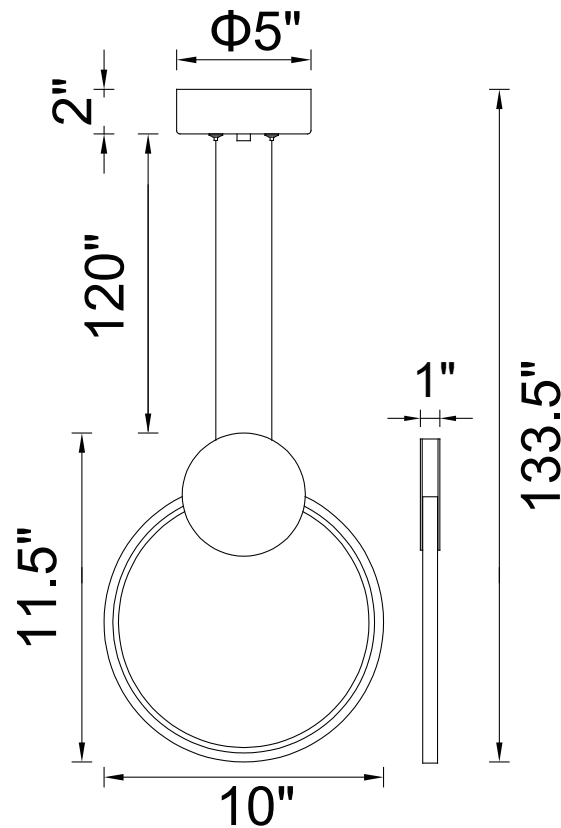

PROJECT: _____
 FIXTURE TYPE: _____
 LOCATION: _____
 CONTACT/PHONE: _____

Item	1297P10-1-602
Collection	
Finish	Stain Gold
Glass	-----
Acrylic	White
Input	120V AC,60HZ,AC

Shade	-----
Length/Dia.	10"
Width/Ext.	1"
Height	11.5"
Maximum	133.5"
Lumens	364

Light Source	LED
Bulb Info.	7W
Included	-----
Dimmable	Yes
Color	3000K
Weight	