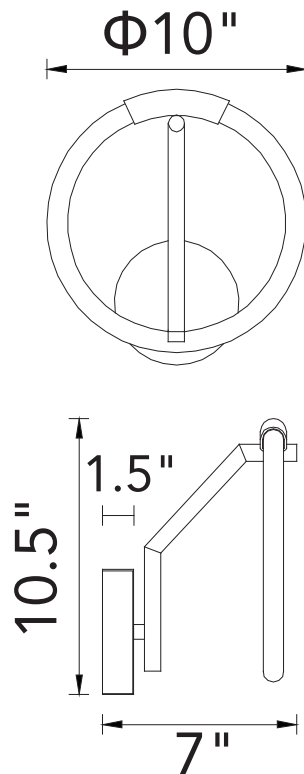

PROJECT: _____
 FIXTURE TYPE: _____
 LOCATION: _____
 CONTACT/PHONE: _____

Item	1273W10-1-602
Collection	HOOPS
Finish	Satin Gold
Acrylic	White
Crystal	-----
Input	120V AC,60HZ,AC

Shade	-----
Length/Dia.	10"
Width/Ext.	7"
Height	10.5"
Maximum	-----
Lumens	624

Light Source	LED
Bulb Info.	12W
Included	-----
Dimmable	Yes
Color	3000K
Weight	