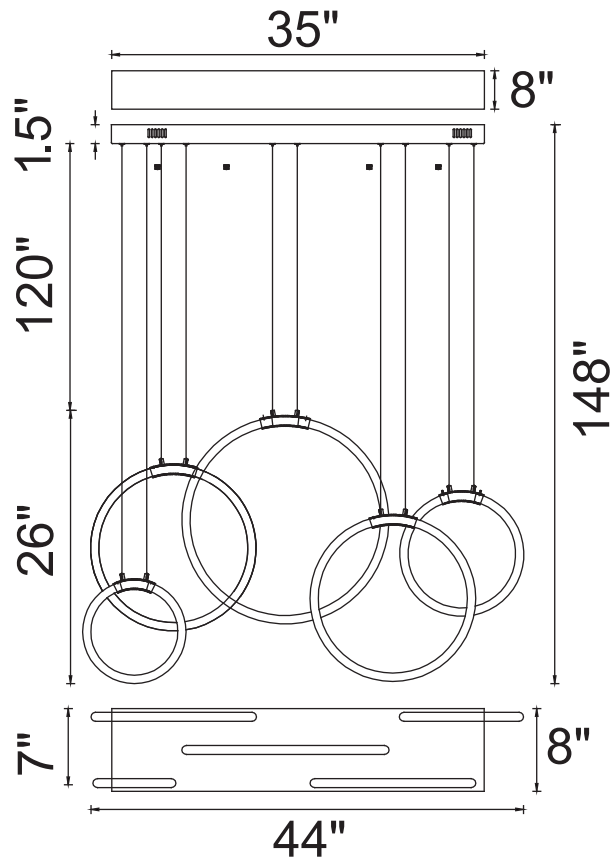

PROJECT: _____

FIXTURE TYPE: _____

LOCATION: _____

CONTACT/PHONE: _____

Item	1273P44-5-602-RC
Collection	FLUTE
Finish	Satin Gold
Acrylic	White
Crystal	-----
Input	120V AC,60HZ,AC

Shade	-----
Length/Dia.	44"
Width/Ext.	7"
Height	26"
Maximum	148"
Lumens	2184

Light Source	LED
Bulb Info.	42W
Included	-----
Dimmable	Yes
Color	3000K
Weight	