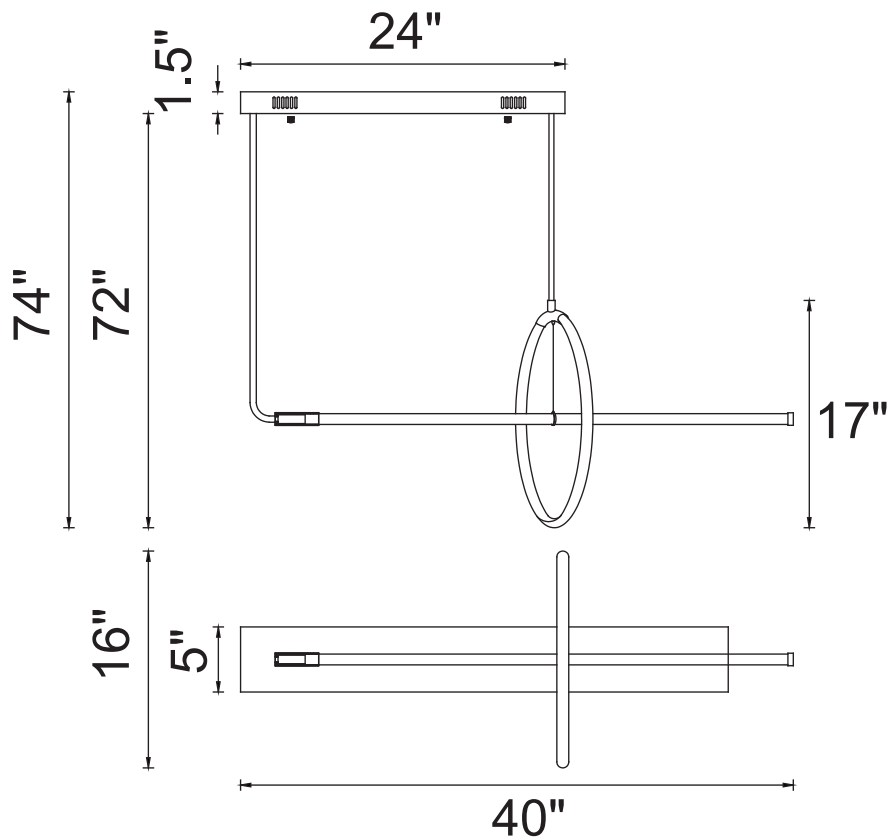

PROJECT: _____

FIXTURE TYPE: _____

LOCATION: _____

CONTACT/PHONE: _____

Item	1273P40-2-602-RC
Collection	HOOPS
Finish	Satin Gold
Acrylic	White
Crystal	-----
Input	120V AC,60HZ,AC

Shade	-----
Length/Dia.	40"
Width/Ext.	16"
Height	72"
Maximum	74"
Lumens	1144

Light Source	LED
Bulb Info.	22W
Included	-----
Dimmable	Yes
Color	3000K
Weight	