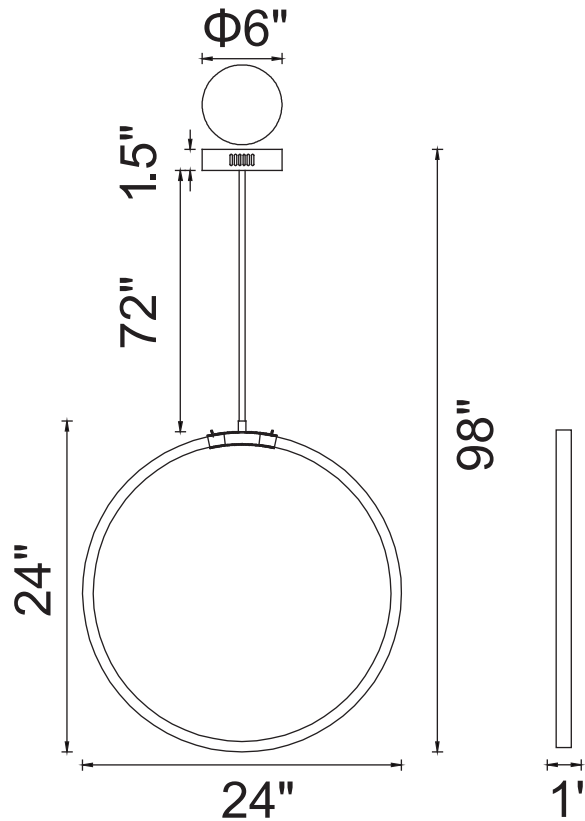

PROJECT: \_\_\_\_\_

FIXTURE TYPE: \_\_\_\_\_

LOCATION: \_\_\_\_\_

CONTACT/PHONE: \_\_\_\_\_

Item	1273P24-1-101
Collection	FLUTE
Finish	Black
Acrylic	White
Crystal	-----
Input	120V AC,60HZ,AC

Shade	-----
Length/Dia.	24"
Width/Ext.	1"
Height	24"
Maximum	98"
Lumens	1144

Light Source	LED
Bulb Info.	22W
Included	-----
Dimmable	Yes
Color	3000K
Weight	