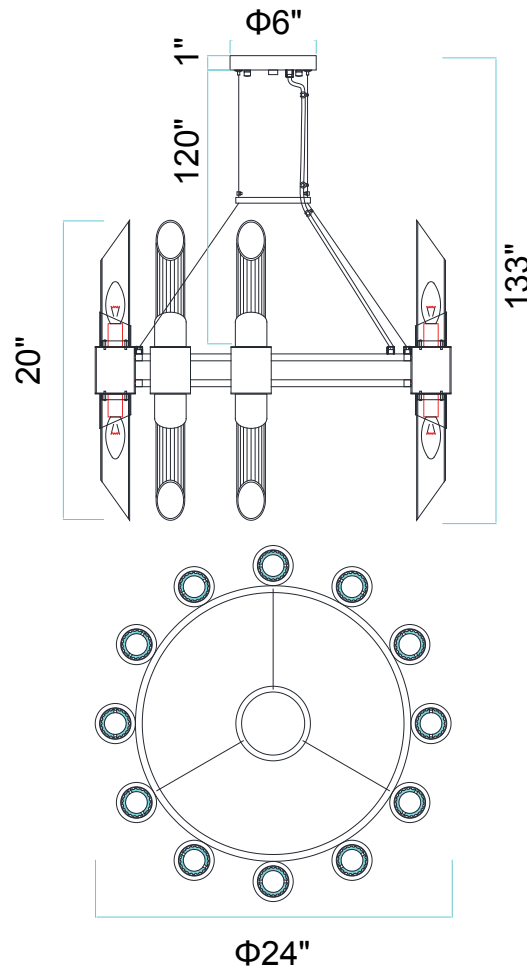

PROJECT: _____

FIXTURE TYPE: _____

LOCATION: _____

CONTACT/PHONE: _____

Item	1269P24-24-602
Collection	
Finish	Stain Gold
Glass	Clear
Crystal	-----
Input	120V AC,60HZ,AC

Shade	-----
Length/Dia.	24"
Width/Ext.	24"
Height	20"
Maximum	133"
Lumens	-----

Light Source	E12
Bulb Info.	24×60W
Included	-----
Dimmable	No
Color	-----
Weight	