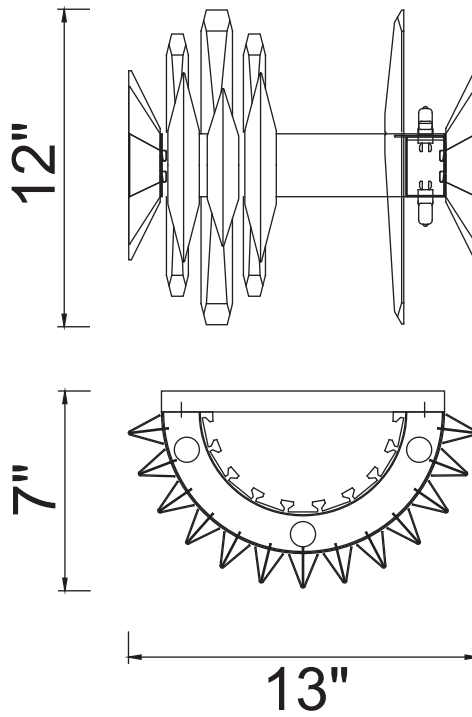

PROJECT: _____

FIXTURE TYPE: _____

LOCATION: _____

CONTACT/PHONE: _____

Item	1247W13-5-602
Collection	CITYSCAPE
Finish	Satin Gold
Glass	-----
Crystal	Clear
Input	120V AC,60HZ,AC

Shade	-----
Length/Dia.	13"
Width/Ext.	7"
Height	12"
Maximum	-----
Lumens	-----

Light Source	G9
Bulb Info.	5×40W
Included	-----
Dimmable	Yes
Color	-----
Weight	