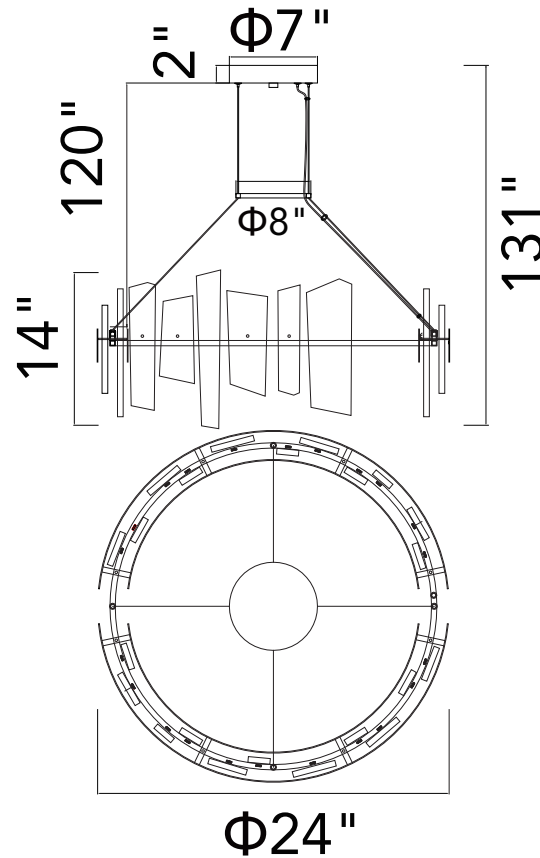

PROJECT: _____

FIXTURE TYPE: _____

LOCATION: _____

CONTACT/PHONE: _____

Item	1246P24-602-A
Collection	GUADIANA
Finish	Stain Gold
Glass	-----
Crystal	Clear
Input	120V AC,60HZ,AC

Shade	-----
Length/Dia.	24"
Width/Ext.	24"
Height	14"
Maximum	131"
Lumens	2340

Light Source	LED
Bulb Info.	45W
Included	-----
Dimmable	Yes
Color	3000K
Weight	