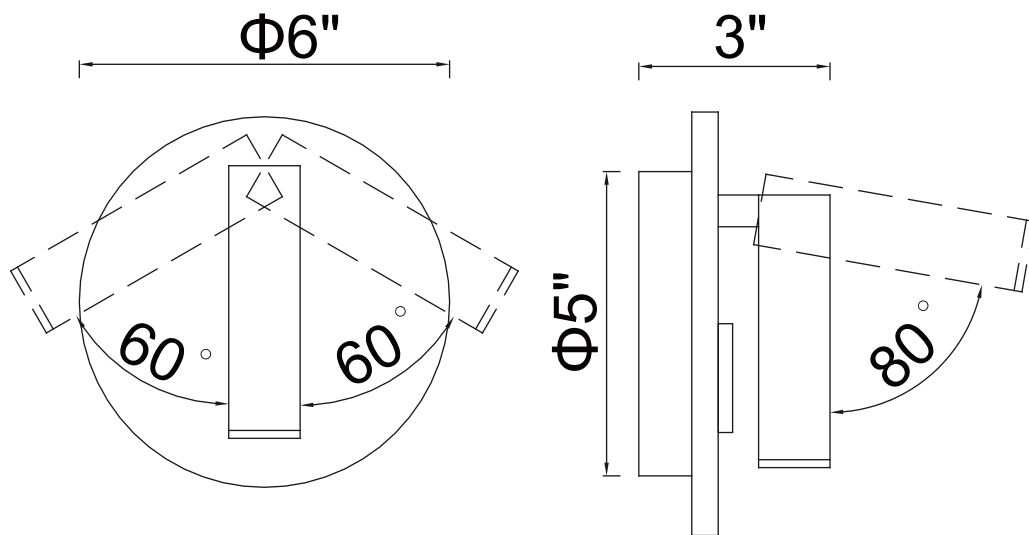

PROJECT: \_\_\_\_\_

FIXTURE TYPE: \_\_\_\_\_

LOCATION: \_\_\_\_\_

CONTACT/PHONE: \_\_\_\_\_

Item	1241W6-103
Collection	PRIVATE I
Finish	Matte White
Glass	-----
Crystal	Clear
Input	120V AC,60HZ,AC

Shade	-----
Length/Dia.	6"
Width/Ext.	3"
Height	6"
Maximum	-----
Lumens	260

Light Source	LED
Bulb Info.	5W
Included	-----
Dimmable	Yes
Color	3000K
Weight	