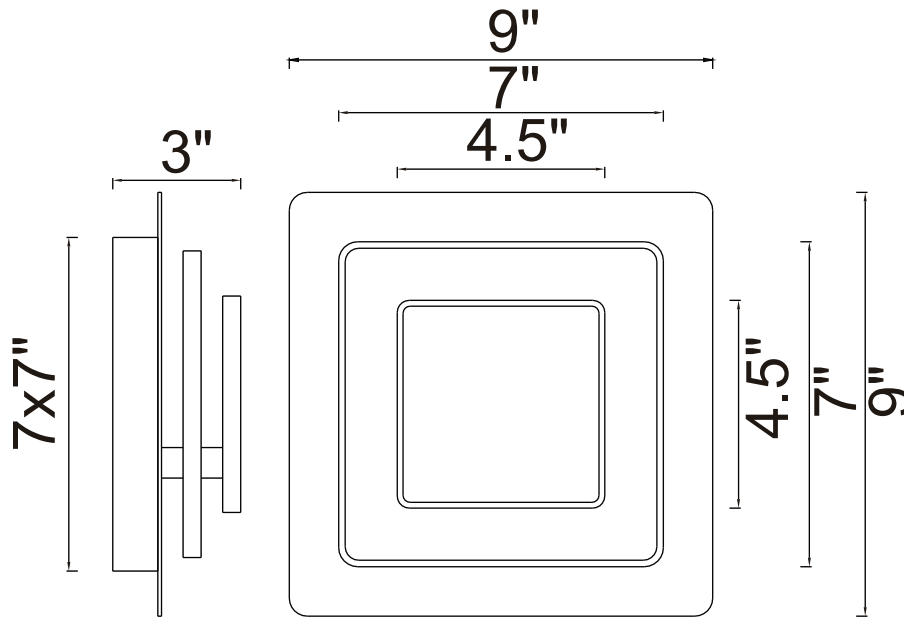

PROJECT: \_\_\_\_\_  
 FIXTURE TYPE: \_\_\_\_\_  
 LOCATION: \_\_\_\_\_  
 CONTACT/PHONE: \_\_\_\_\_

Item	1238W9-101
Collection	PRIVATE I
Finish	Matte Black
Acrylic	Frosted
Crystal	-----
Input	120V AC,60HZ,AC

Shade	-----
Length/Dia.	9"
Width/Ext.	9"
Height	9"
Maximum	-----
Lumens	468

Light Source	LED
Bulb Info.	9W
Included	-----
Dimmable	Yes
Color	3000K
Weight	