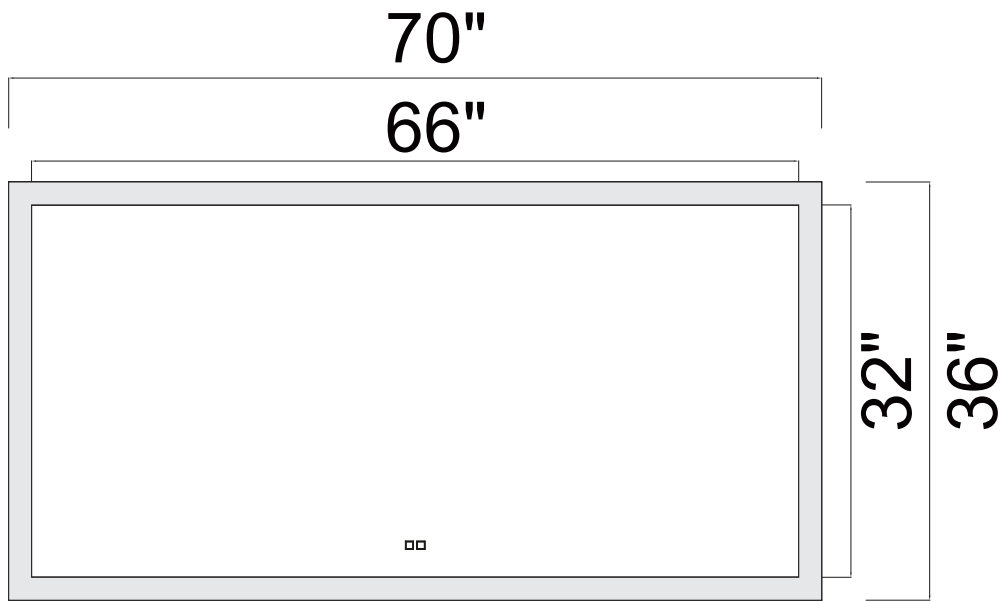

PROJECT: _____
 FIXTURE TYPE: _____
 LOCATION: _____
 CONTACT/PHONE: _____

Mirror can not turn on/off from a wall switch

Item	1233W70-36
Collection	ABIGAIL
Finish	White
Glass	-----
Crystal	-----
Input	120V AC,60HZ,AC

Shade	-----
Length/Dia.	70"
Width/Ext.	2"
Height	36"
Maximum	-----
Lumens	1456

Light Source	LED
Bulb Info.	28W
Included	-----
Dimmable	No
Color	3000K, 4000K, 6000K
Weight	67 lb