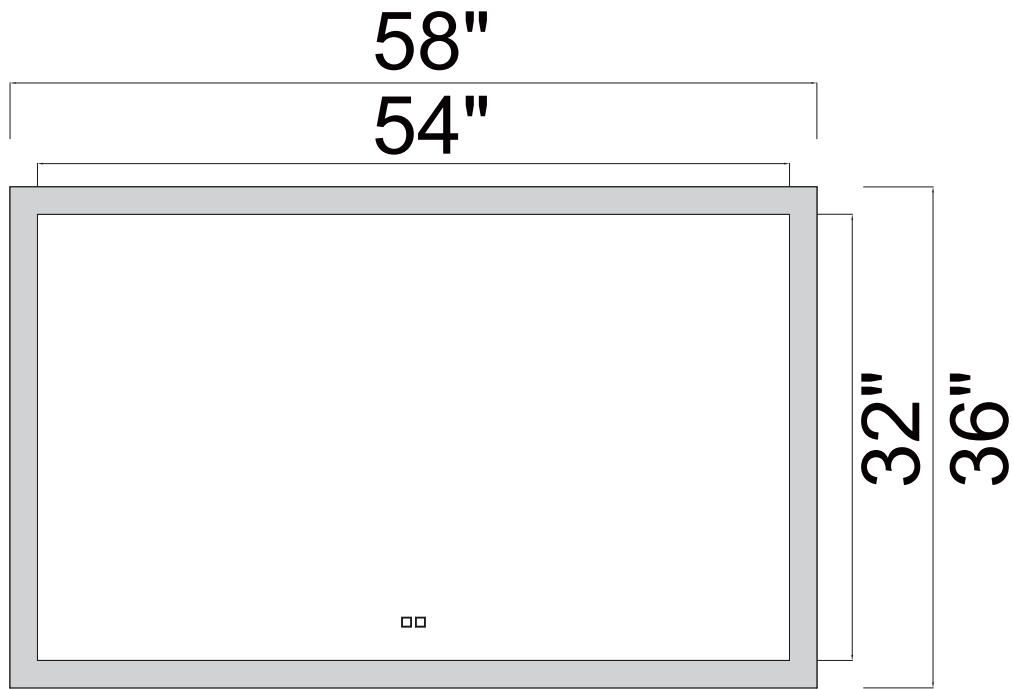

PROJECT: _____
 FIXTURE TYPE: _____
 LOCATION: _____
 CONTACT/PHONE: _____

Mirror can not turn on/off from a wall switch

| | |
|------------|-----------------|
| Item | 1233W58-36 |
| Collection | ABIGAIL |
| Finish | White |
| Glass | ----- |
| Crystal | ----- |
| Input | 120V AC,60HZ,AC |

| | |
|-------------|-------|
| Shade | ----- |
| Length/Dia. | 36" |
| Width/Ext. | 2" |
| Height | 58" |
| Maximum | ----- |
| Lumens | 1352 |

| | |
|--------------|---------------------|
| Light Source | LED |
| Bulb Info. | 26W |
| Included | ----- |
| Dimmable | No |
| Color | 3000K, 4000K, 6000K |
| Weight | 64 lb |