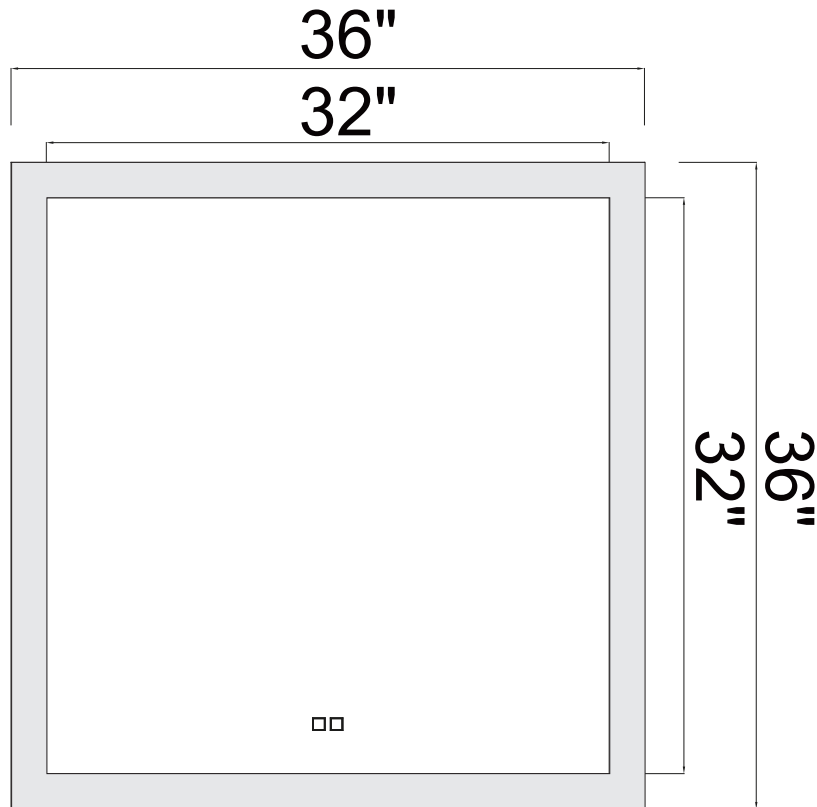

PROJECT: _____
 FIXTURE TYPE: _____
 LOCATION: _____
 CONTACT/PHONE: _____

Mirror can not turn on/off from a wall switch

Item	1233W36-36
Collection	ABIGAIL
Finish	White
Glass	-----
Crystal	-----
Input	120V AC,60HZ,AC

Shade	-----
Length/Dia.	36"
Width/Ext.	2"
Height	36"
Maximum	-----
Lumens	1248

Light Source	LED
Bulb Info.	24W
Included	-----
Dimmable	Yes
Color	3000K, 4000K, 6000K
Weight	38 lb