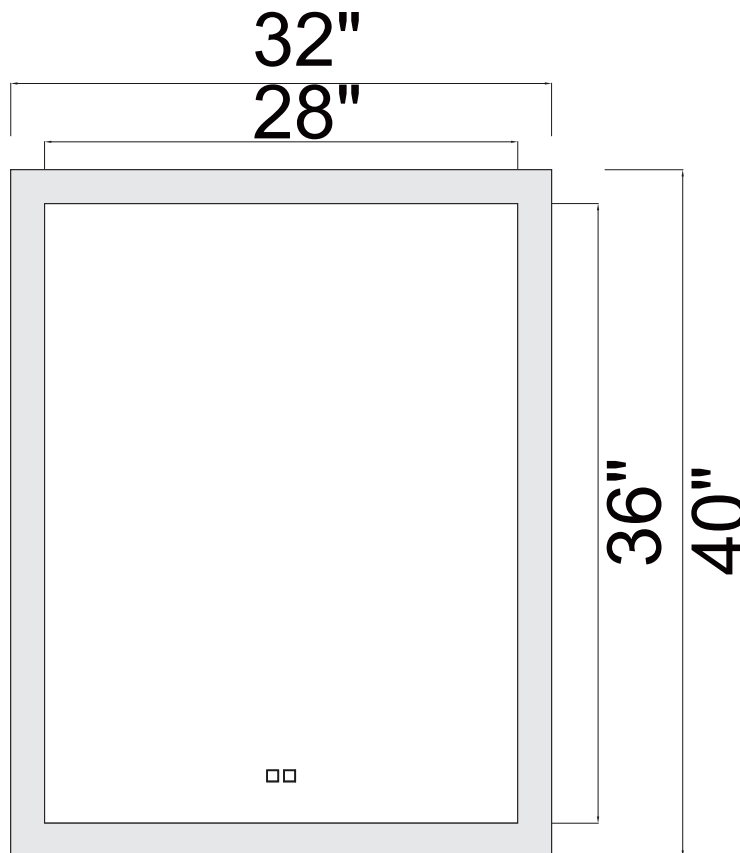

PROJECT: _____
 FIXTURE TYPE: _____
 LOCATION: _____
 CONTACT/PHONE: _____

Mirror can not turn on/off from a wall switch

Item	1233W32-40
Collection	ABIGAIL
Finish	White
Glass	-----
Crystal	-----
Input	120V AC,60HZ,AC

Shade	-----
Length/Dia.	32"
Width/Ext.	2"
Height	40"
Maximum	-----
Lumens	1248

Light Source	LED
Bulb Info.	24W
Included	-----
Dimmable	Yes
Color	3000K, 4000K, 6000K
Weight	36 lb