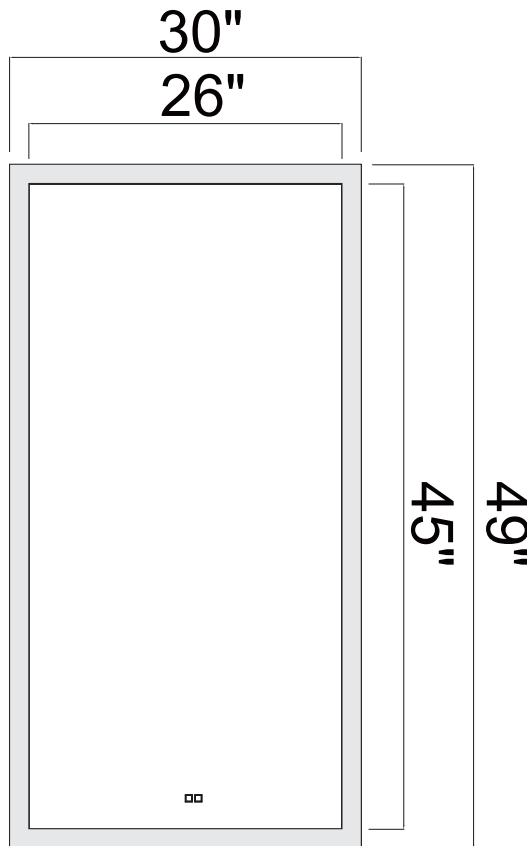

PROJECT: \_\_\_\_\_

FIXTURE TYPE: \_\_\_\_\_

LOCATION: \_\_\_\_\_

CONTACT/PHONE: \_\_\_\_\_

**Mirror can not turn on/off from a wall switch**

Item	1233W30-49
Collection	ABIGAIL
Finish	White
Glass	-----
Crystal	-----
Input	120V AC,60HZ,AC

Shade	-----
Length/Dia.	30"
Width/Ext.	2"
Height	49"
Maximum	-----
Lumens	1300

Light Source	LED
Bulb Info.	25W
Included	-----
Dimmable	Yes
Color	3000K, 4000K, 6000K
Weight	43 lb