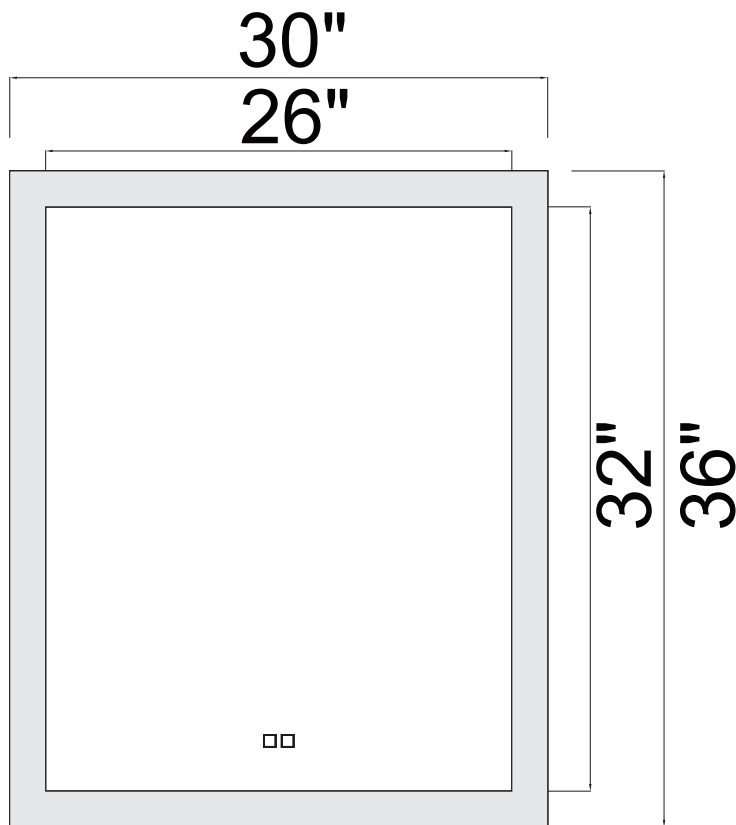

PROJECT: \_\_\_\_\_  
 FIXTURE TYPE: \_\_\_\_\_  
 LOCATION: \_\_\_\_\_  
 CONTACT/PHONE: \_\_\_\_\_

**Mirror can not turn on/off from a wall switch**

Item	1233W30-36
Collection	ABIGAIL
Finish	White
Glass	-----
Crystal	-----
Input	120V AC,60HZ,AC

Shade	-----
Length/Dia.	30"
Width/Ext.	2"
Height	36"
Maximum	-----
Lumens	1196

Light Source	LED
Bulb Info.	23W
Included	-----
Dimmable	No
Color	3000K, 4000K, 6000K
Weight	32 lb