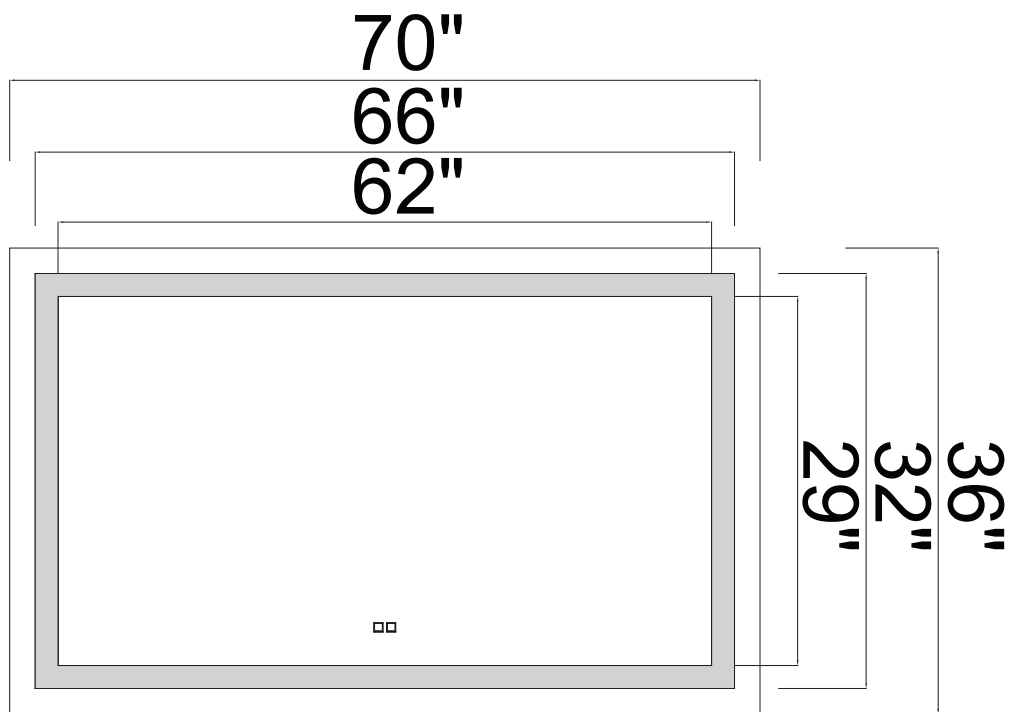

PROJECT: _____
 FIXTURE TYPE: _____
 LOCATION: _____
 CONTACT/PHONE: _____

Mirror Can Not Turn On/Off From a Wall Switch

Item	1232W70-36-A
Collection	ABRIL
Finish	White
Glass	-----
Crystal	-----
Input	120V AC,60HZ,AC

Shade	-----
Length/Dia.	70"
Width/Ext.	2"
Height	36"
Maximum	-----
Lumens	1456

Light Source	LED
Bulb Info.	28W
Included	-----
Dimmable	No
Color	3000K, 4000K, 6000K
Weight	75 lb