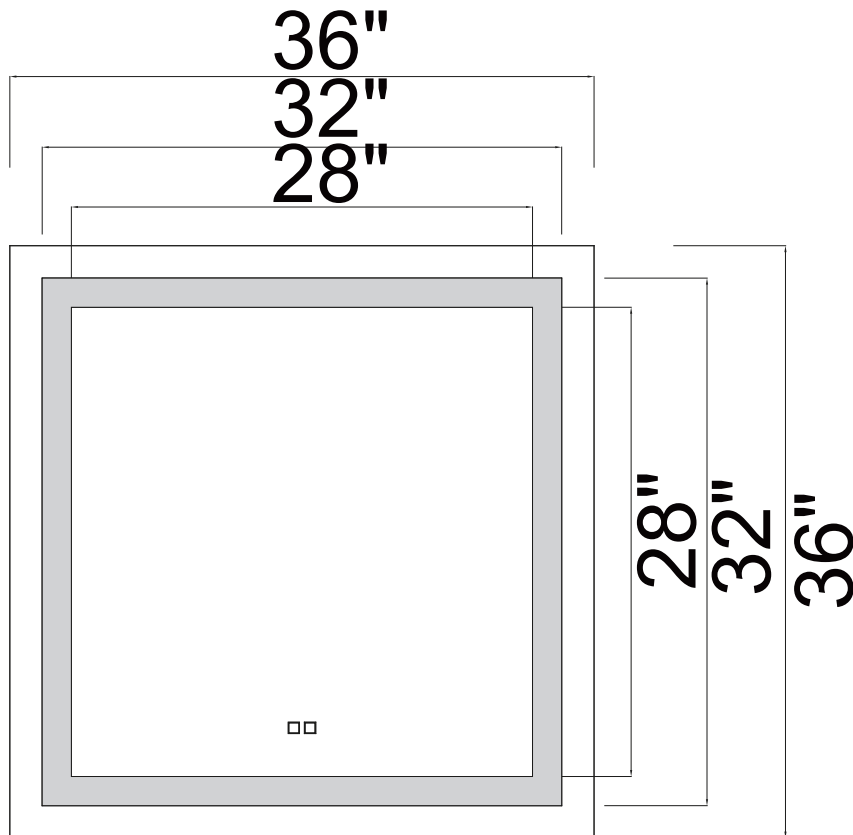

PROJECT: _____
 FIXTURE TYPE: _____
 LOCATION: _____
 CONTACT/PHONE: _____

Mirror can not turn on/off from a wall switch

Item	1232W36-36-A
Collection	ABRIL
Finish	White
Glass	-----
Crystal	-----
Input	120V AC,60HZ,AC

Shade	-----
Length/Dia.	36"
Width/Ext.	2"
Height	36"
Maximum	-----
Lumens	1196

Light Source	LED
Bulb Info.	23W
Included	-----
Dimmable	Yes
Color	3000K, 4000K, 6000K
Weight	41 lb