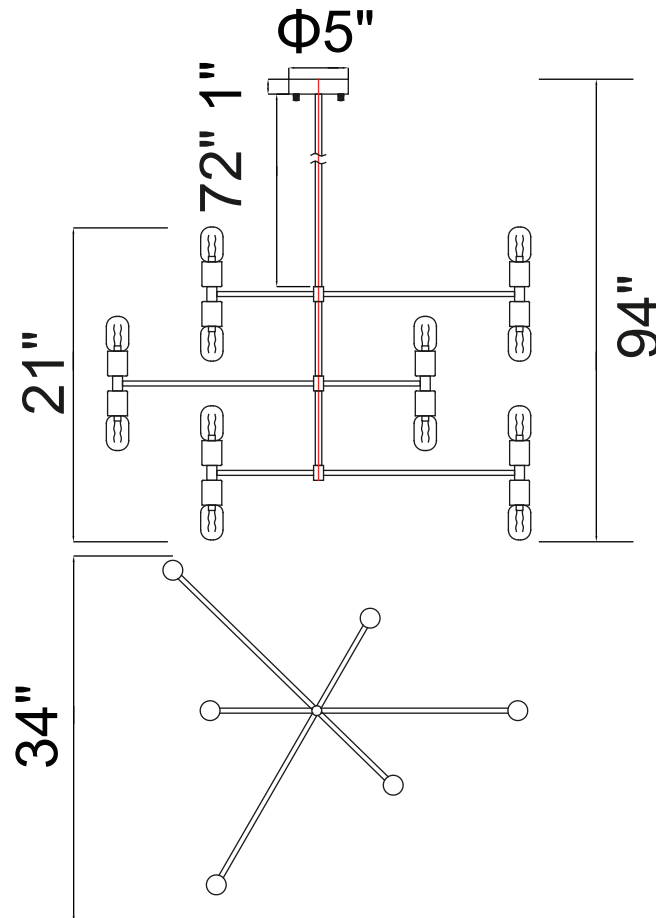

PROJECT: _____

FIXTURE TYPE: _____

LOCATION: _____

CONTACT/PHONE: _____

Item	1227P34-12-169
Collection	HAND CRANK
Finish	Medallion Gold
Glass	-----
Crystal	-----
Input	120V AC,60HZ,AC

Shade	-----
Length/Dia.	34"
Width/Ext.	34"
Height	21"
Maximum	94"
Lumens	-----

Light Source	LED E26
Bulb Info.	12×60W
Included	-----
Dimmable	Yes
Color	-----
Weight	-----