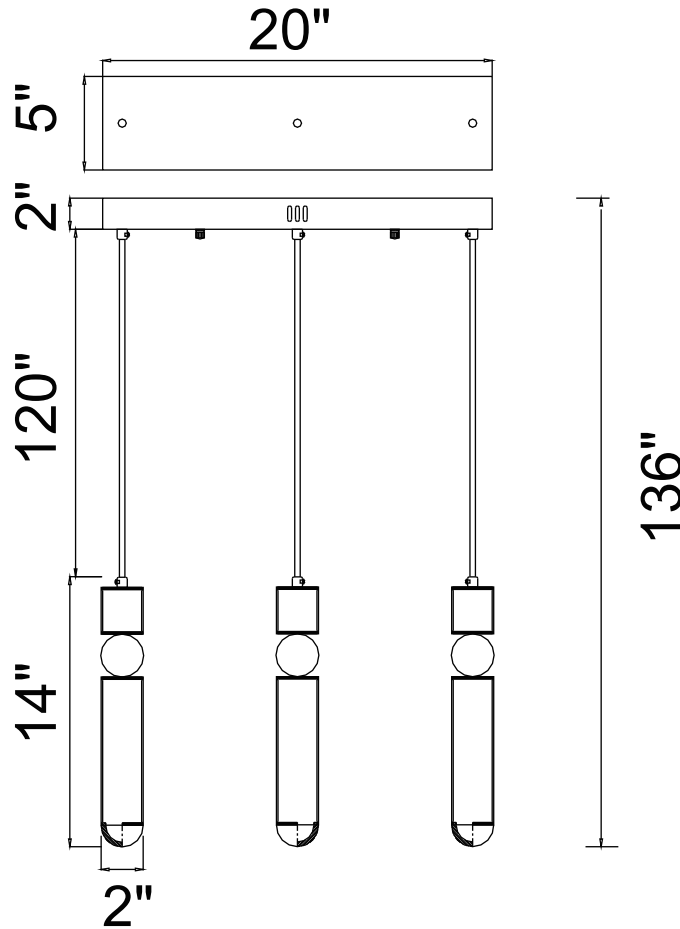

PROJECT: \_\_\_\_\_  
 FIXTURE TYPE: \_\_\_\_\_  
 LOCATION: \_\_\_\_\_  
 CONTACT/PHONE: \_\_\_\_\_

Item	1225P20-3-625
Collection	CHIME
Finish	Brass
Acrylic	Frosted
Crystal	-----
Input	120V AC,60HZ,AC

Shade	-----
Length/Dia.	20"
Width/Ext.	5"
Height	14"
Maximum	136"
Lumens	780

Light Source	LED
Bulb Info.	15W
Included	-----
Dimmable	Yes
Color	3000K
Weight	