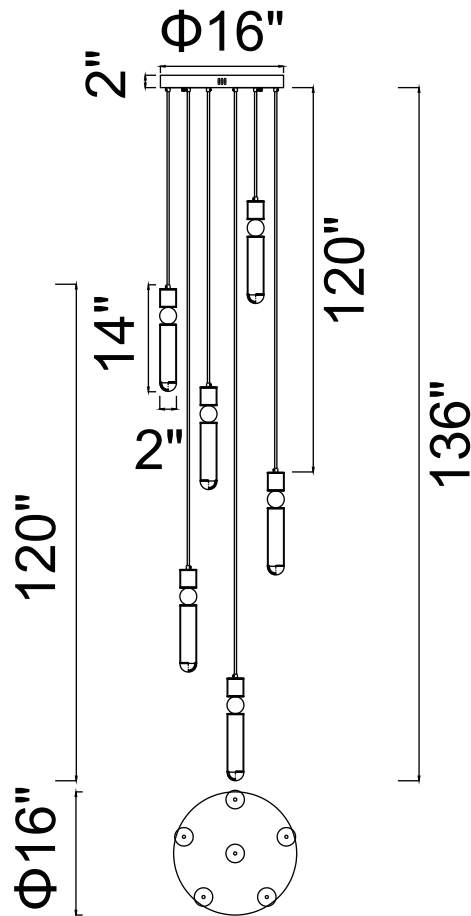

PROJECT: \_\_\_\_\_

FIXTURE TYPE: \_\_\_\_\_

LOCATION: \_\_\_\_\_

CONTACT/PHONE: \_\_\_\_\_

Item	1225P16-6-613
Collection	CHIME
Finish	Polished Nickel
Acrylic	Frosted
Crystal	-----
Input	120V AC,60HZ,AC

Shade	-----
Length/Dia.	16"
Width/Ext.	16"
Height	14"
Maximum	136"
Lumens	1560

Light Source	LED
Bulb Info.	30W
Included	-----
Dimmable	Yes
Color	3000K
Weight	