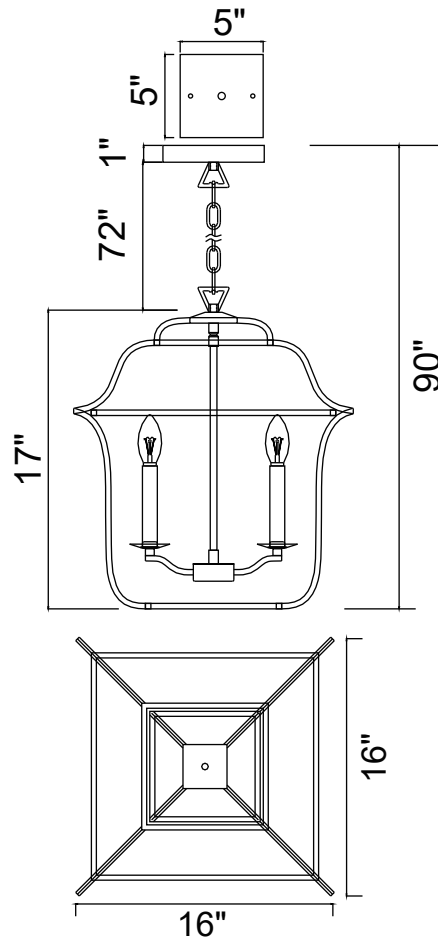

PROJECT: _____

FIXTURE TYPE: _____

LOCATION: _____

CONTACT/PHONE: _____

Item	1223P16-5-602
Collection	TUDOR
Finish	Satin Gold+Black
Glass	-----
Crystal	-----
Input	120V AC,60HZ,AC

Shade	-----
Length/Dia.	16"
Width/Ext.	16"
Height	17"
Maximum	90"
Lumens	-----

Light Source	E12
Bulb Info.	5×60W
Included	-----
Dimmable	Yes
Color	-----
Weight	