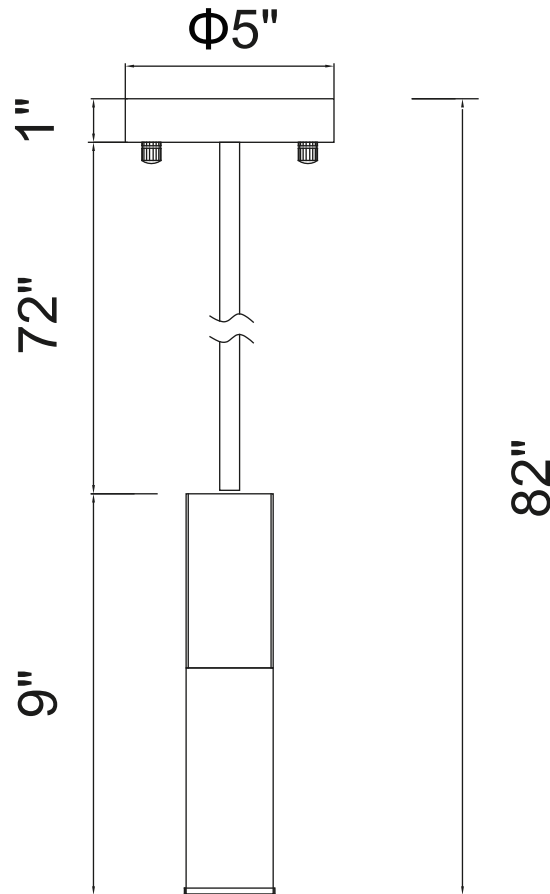

PROJECT: \_\_\_\_\_

FIXTURE TYPE: \_\_\_\_\_

LOCATION: \_\_\_\_\_

CONTACT/PHONE: \_\_\_\_\_

Item	1221P5-1-625
Collection	PIPES
Finish	Brass
Glass	Frosted
Crystal	-----
Input	120V AC,60HZ,AC

Shade	-----
Length/Dia.	5"
Width/Ext.	5"
Height	9"
Maximum	82"
Lumens	-----

Light Source	LED G9
Bulb Info.	1×5W
Included	-----
Dimmable	Yes
Color	-----
Weight	