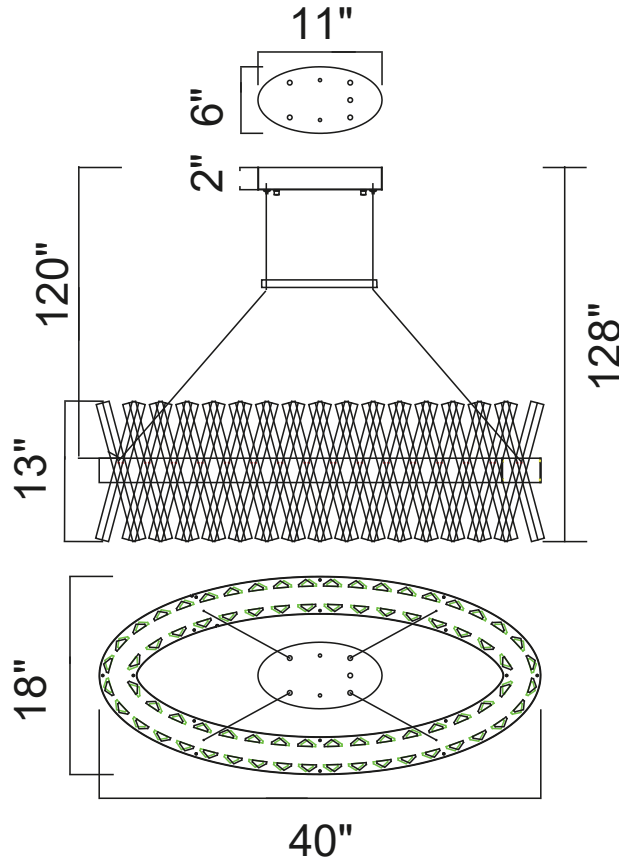

PROJECT: \_\_\_\_\_  
 FIXTURE TYPE: \_\_\_\_\_  
 LOCATION: \_\_\_\_\_  
 CONTACT/PHONE: \_\_\_\_\_

Item	1220P40-601-O
Collection	Pending
Finish	Chrome
Glass	-----
Crystal	Clear
Input	120V AC,60HZ,AC

Shade	-----
Length/Dia.	40"
Width/Ext.	18"
Height	13"
Maximum	128"
Lumens	4576

Light Source	LED
Bulb Info.	88W
Included	-----
Dimmable	Yes
Color	3000K
Weight	